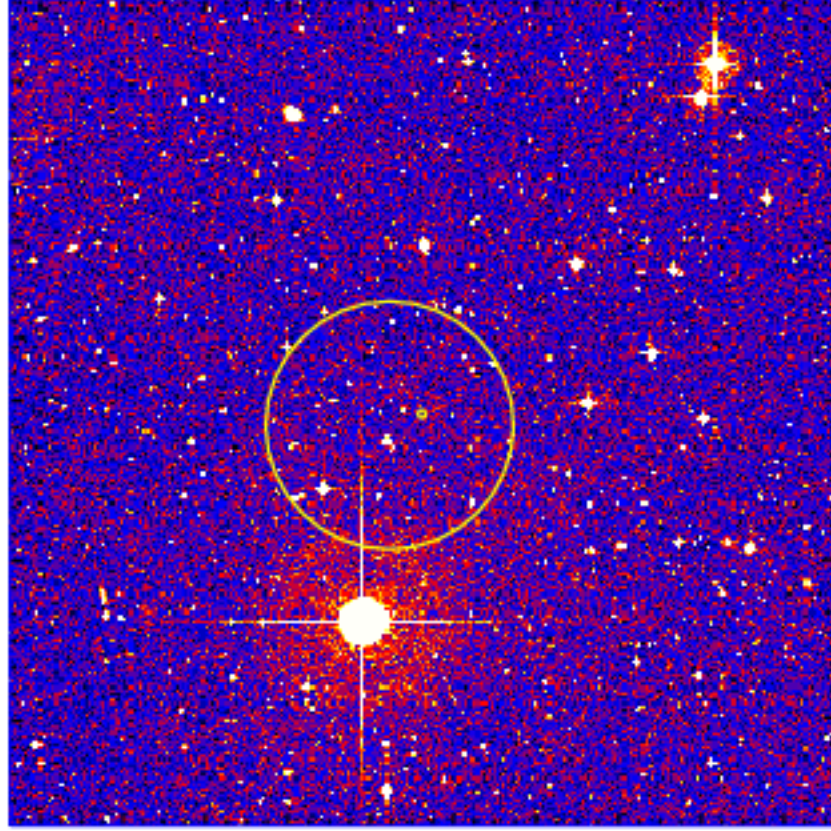

UVOT Finding Chart

OBSID 00957271000 / DATE-OBS 2020-02-19T07:42:00.8

-58:58:00.0

-59:00:00.0

02:00.0

04:00.0

06:00.0

08:00.0