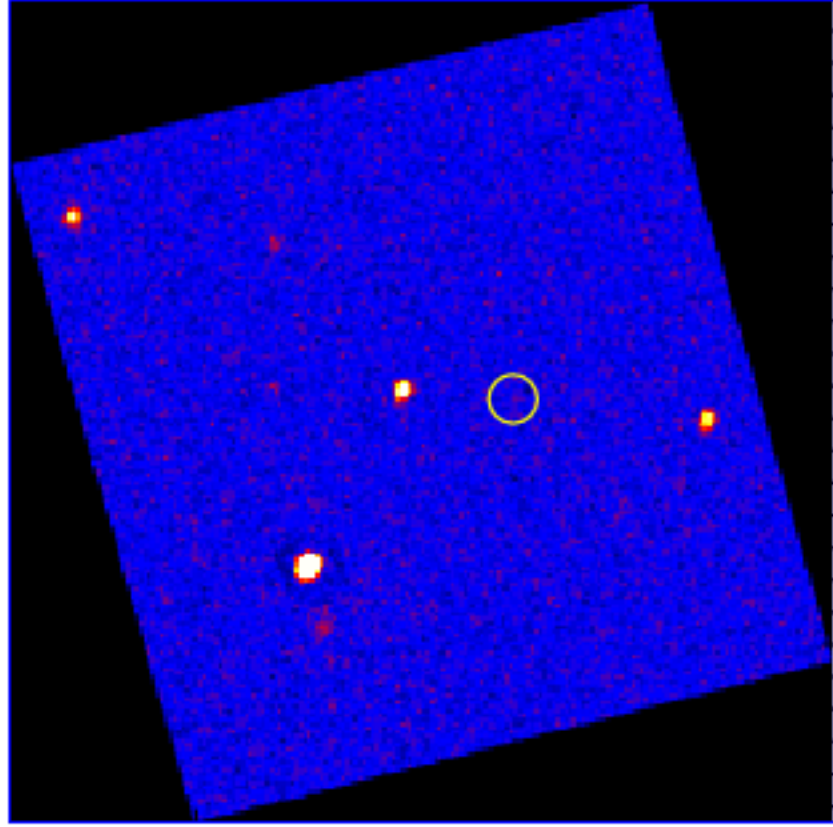

# UVOT Finding Chart

OBSID 00957271000 / DATE-OBS 2020-02-19T07:38:28.5

05:30.0

06:00.0

30.0

Dec (J2000)

-59:07:00.0

30.0