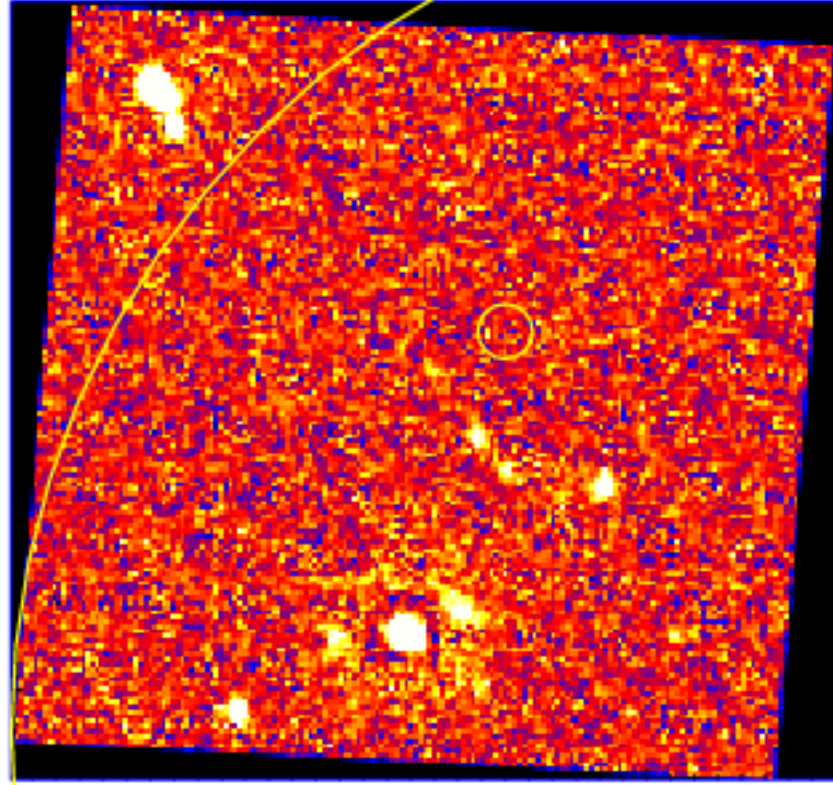

UVOT Finding Chart

OBSID 00956824000 / DATE-OBS 2020-02-16T13:35:02.8

19:30:00.0

30.0

29:00.0

30.0

28:00.0

27:30.0

48.0 44.0 10:41:40.0

RA (J2000)