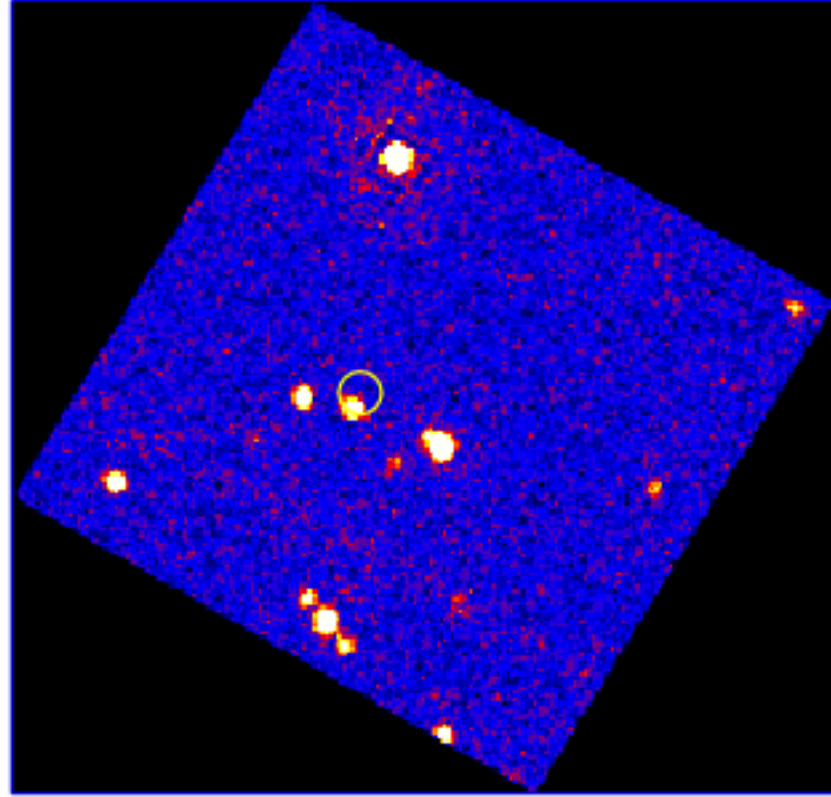

# UVOT Finding Chart

OBSID 00954519000 / DATE-OBS 2020-02-05T19:36:29.1

28:00.0

30.0

29:00.0

30.0

-56:30:00.0

30.0