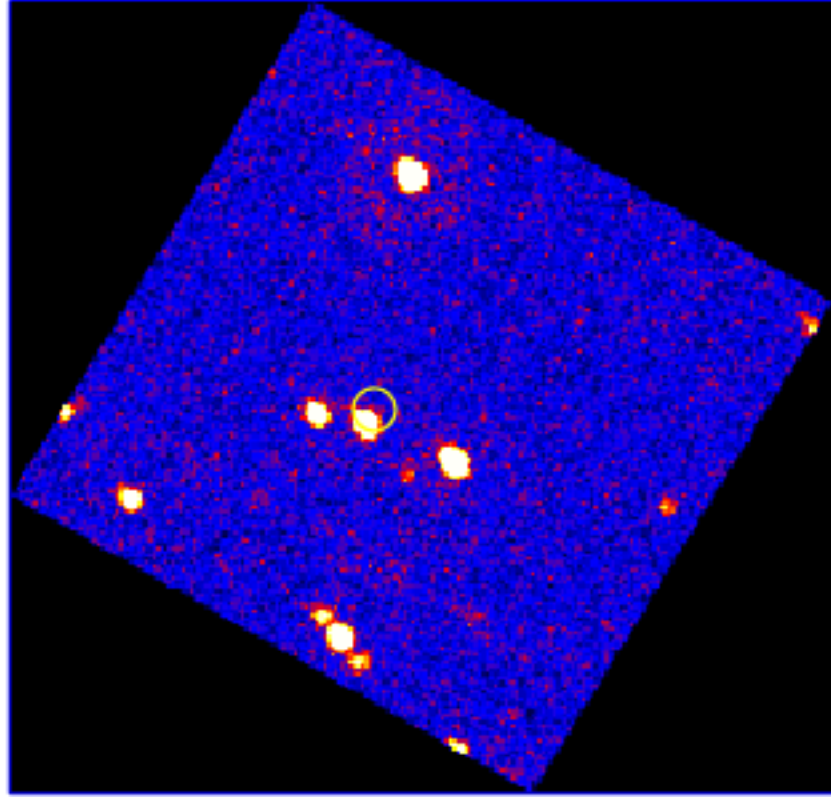

UVOT Finding Chart

OBSID 00954519000 / DATE-OBS 2020-02-05T19:27:59.4

28:00.0

30.0

29:00.0

30.0

-56:30:00.0

30.0