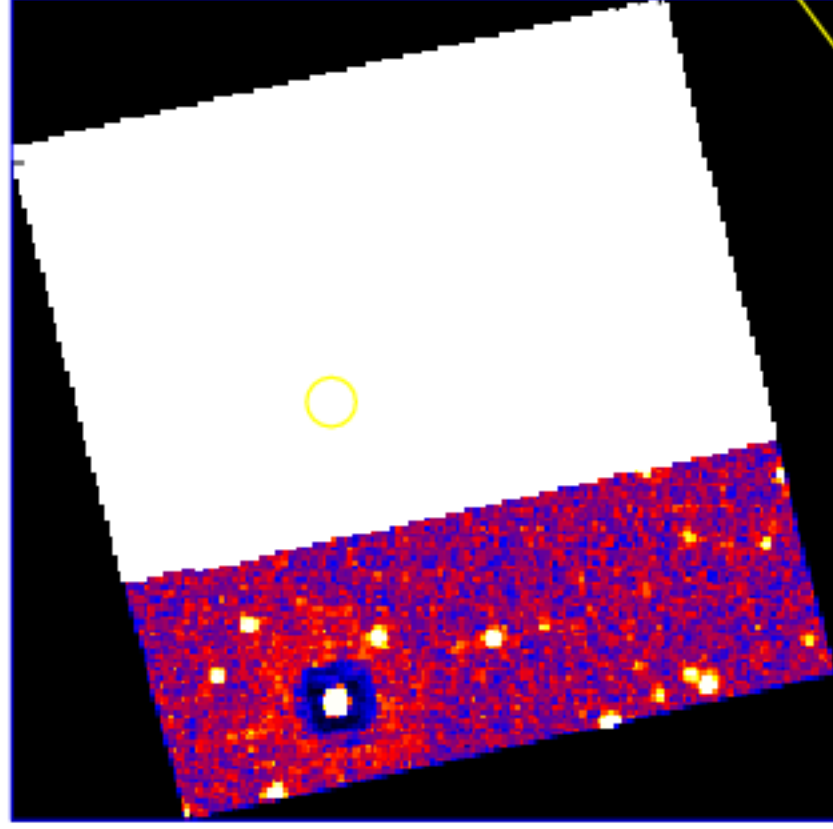

UVOT Finding Chart

OBSID 00952791000 / DATE-OBS 2020-01-27T14:47:25.9

55:00.0

30.0

44:54:00.0

30.0

53:00.0

52:30.0