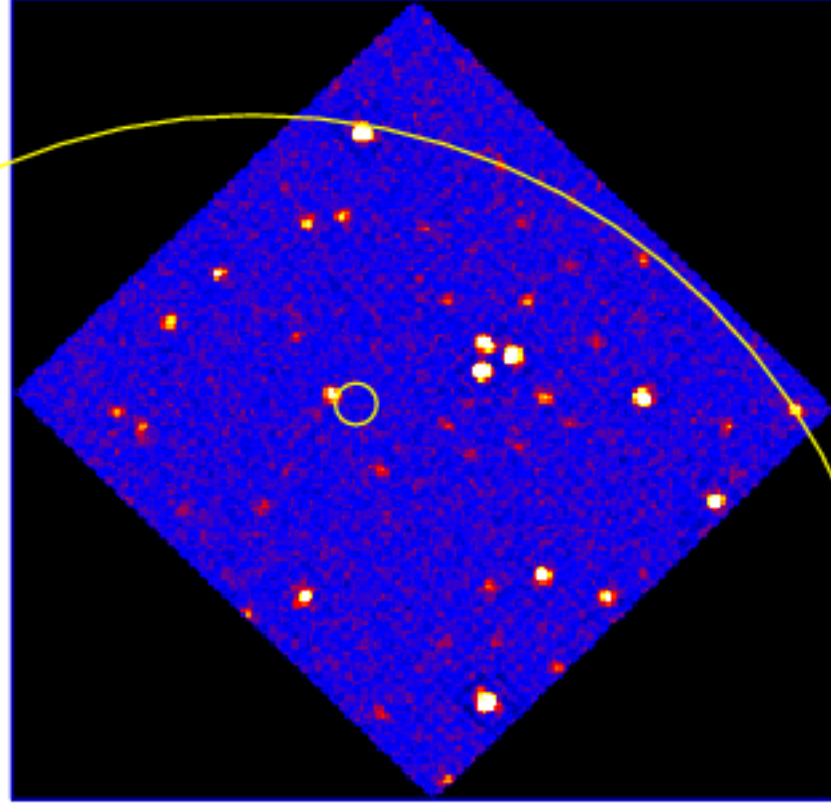

UVOT Finding Chart

OBSID 00948361000 / DATE-OBS 2020-01-09T02:01:13.8

01:00.0

30.0

53:00:00.0

30.0

59:00.0

30.0