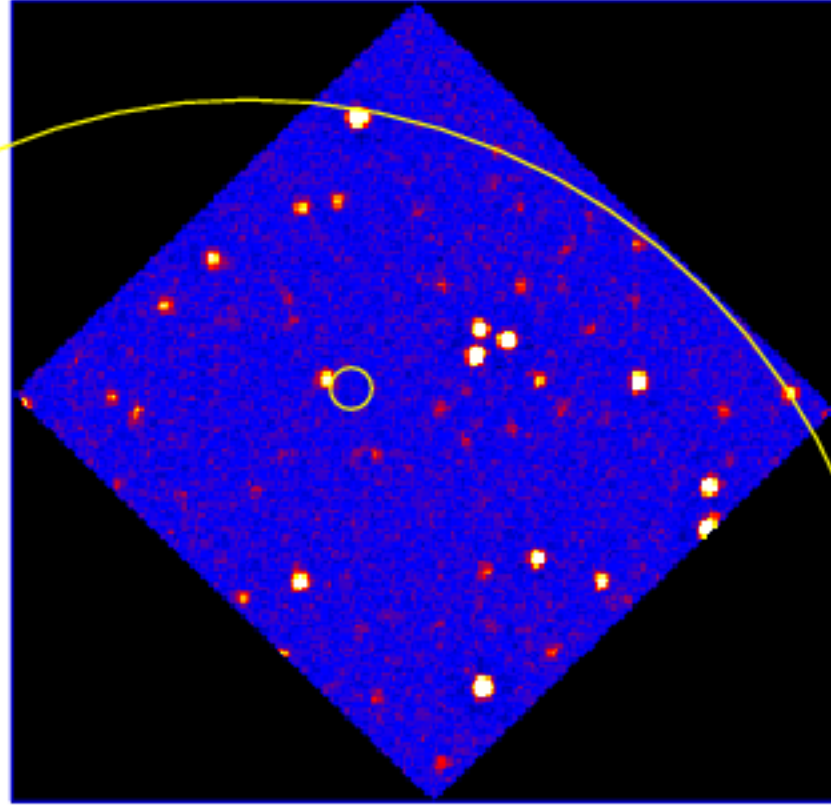

UVOT Finding Chart

OBSID 00948361000 / DATE-OBS 2020-01-09T01:48:30.0

01:00.0

30.0

53:00:00.0

30.0

59:00.0

30.0

52:58:00.0

57:30.0

40.0

20:28:30.0

20.0

Dec (J2000)

RA (J2000)

20