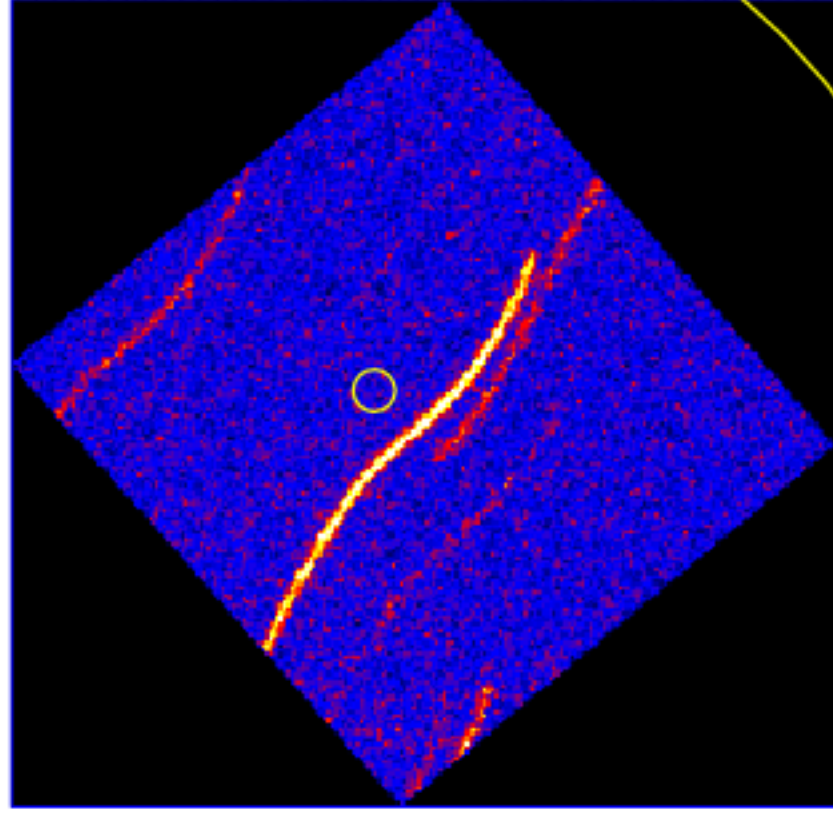

UVOT Finding Chart

OBSID 00948245000 / DATE-OBS 2020-01-08T00:22:04.3

30

25

20

15

10

5