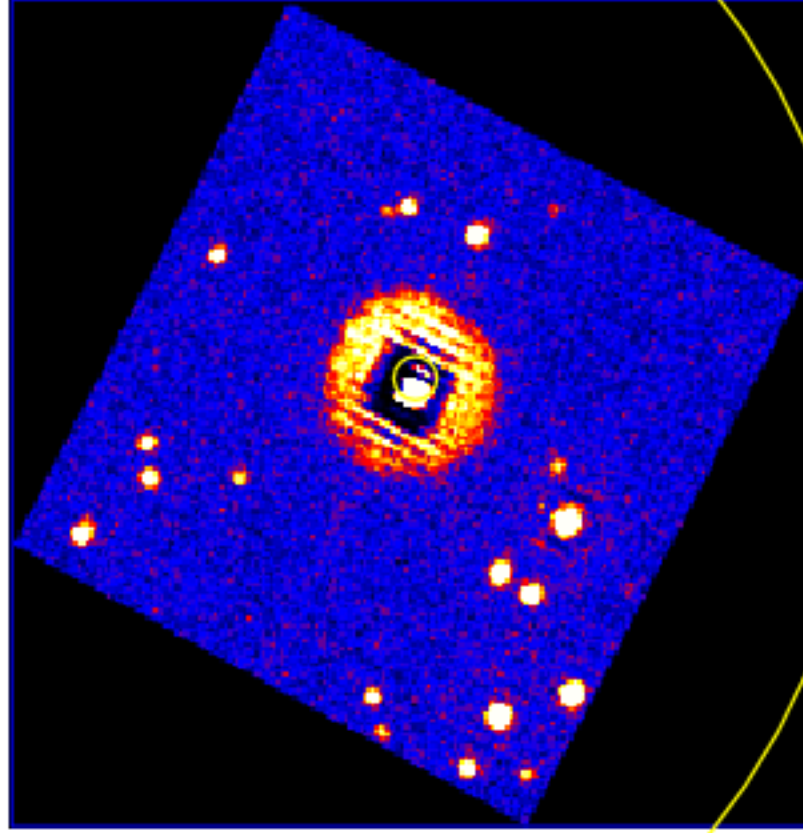

UVOT Finding Chart

OBSID 00945521000 / DATE-OBS 2019-12-21T20:41:08.9

08:00.0

30.0

09:00.0

30.0

-38:10:00.0

30.0