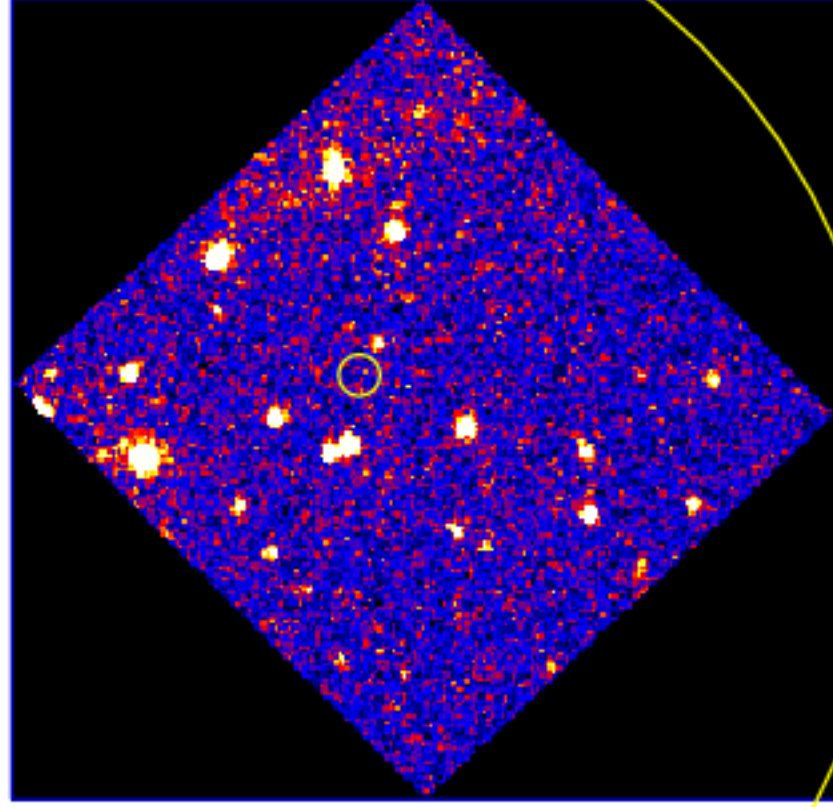

# UVOT Finding Chart

OBSID 0094534000 / DATE-OBS 2019-12-20T13:44:34.8

41:00.0

30.0

26:40:00.0

30.0

39:00.0

30.0

38:00.0

37:30.0

38.0

34.0

18:45:30.0

26.0

RA (J2000)

Dec (J2000)