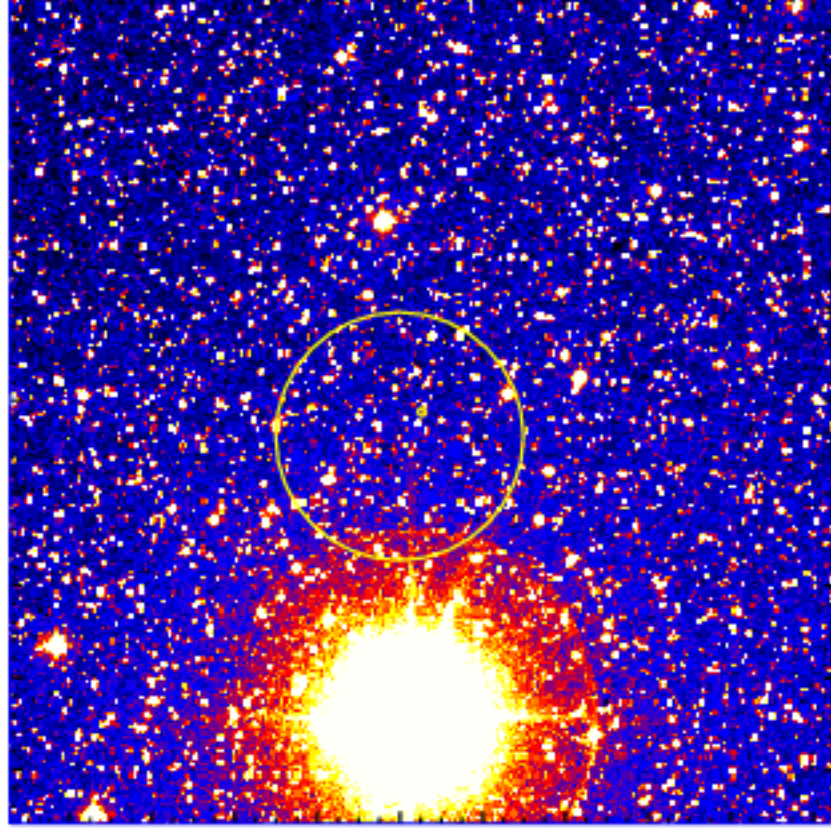

UVOT Finding Chart

OBSID 00945344000 / DATE-OBS 2019-12-20T13:44:34.8

48:00.0
46:00.0
44:00.0
42:00.0
26:40:00.0
38:00.0
36:00.0
34:00.0
32:00.0
30:00.0

18:46:00.0 40.0 20.0 45:00.0

RA (J2000)

3500

4000

4500