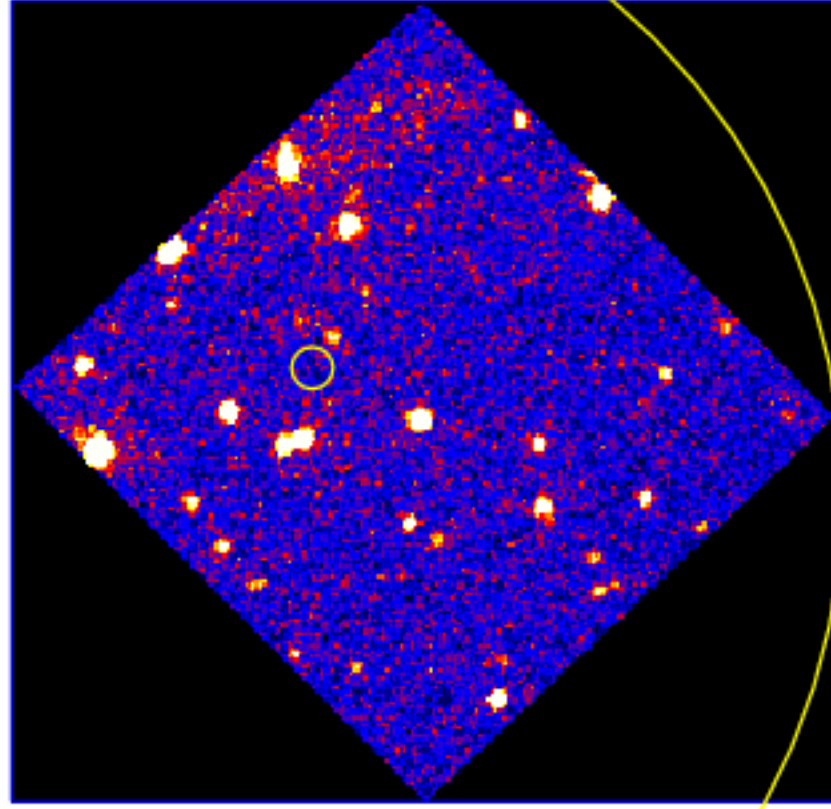

UVOT Finding Chart

OBSID 00945344000 / DATE-OBS 2019-12-20T13:32:19.6

Dec (J2000)
30.0
26:40:00.0
30.0
39:00.0
30.0
38:00.0
37:30.0

38.0 34.0 18:45:30.0 26.0
RA (J2000)