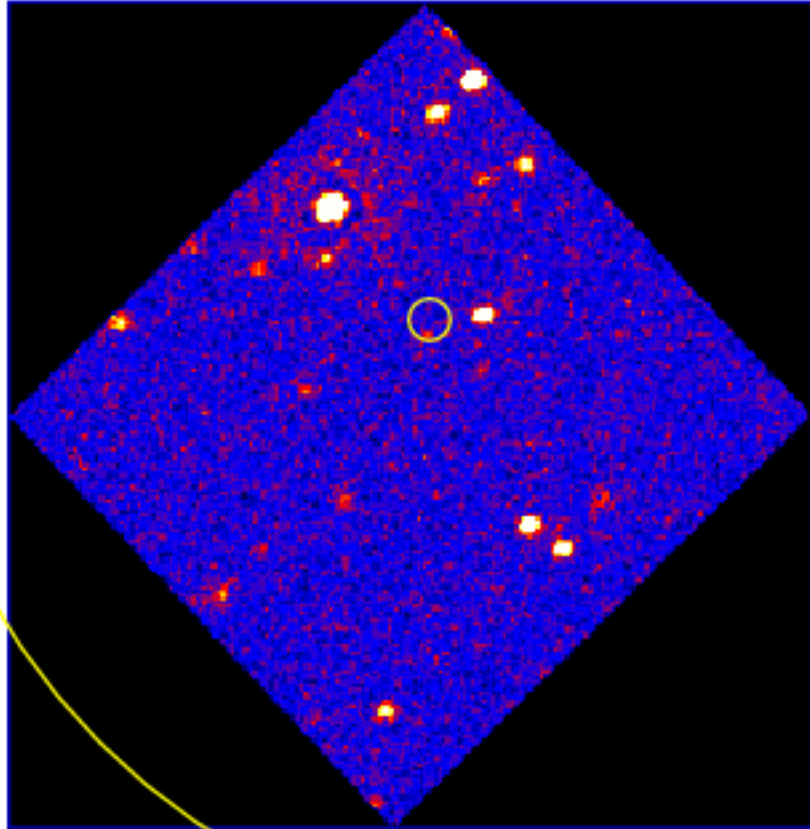

UVOT Finding Chart

OBSID 00932595000 / DATE-OBS 2019-10-31T18:45:48.8

18:00.0

30.0

19:00.0

30.0

-62:20:00.0

30.0

21:00.0

40.0

7:43:30.0

20.0

RA (J2000)