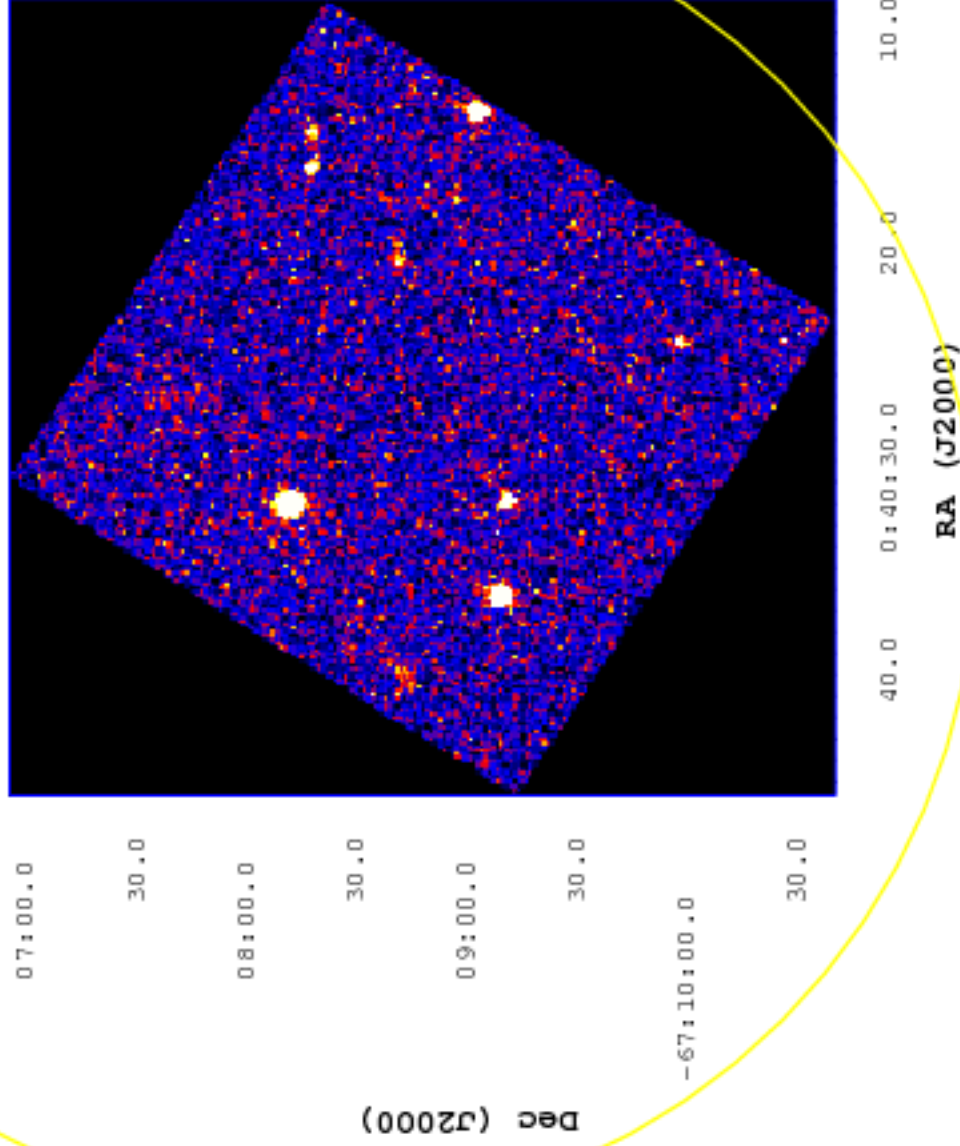

UVOT Finding Chart

OBSID 00931242001 / DATE-OBS 2019-10-24T16:16:32.0

6

5

4

3

2

1