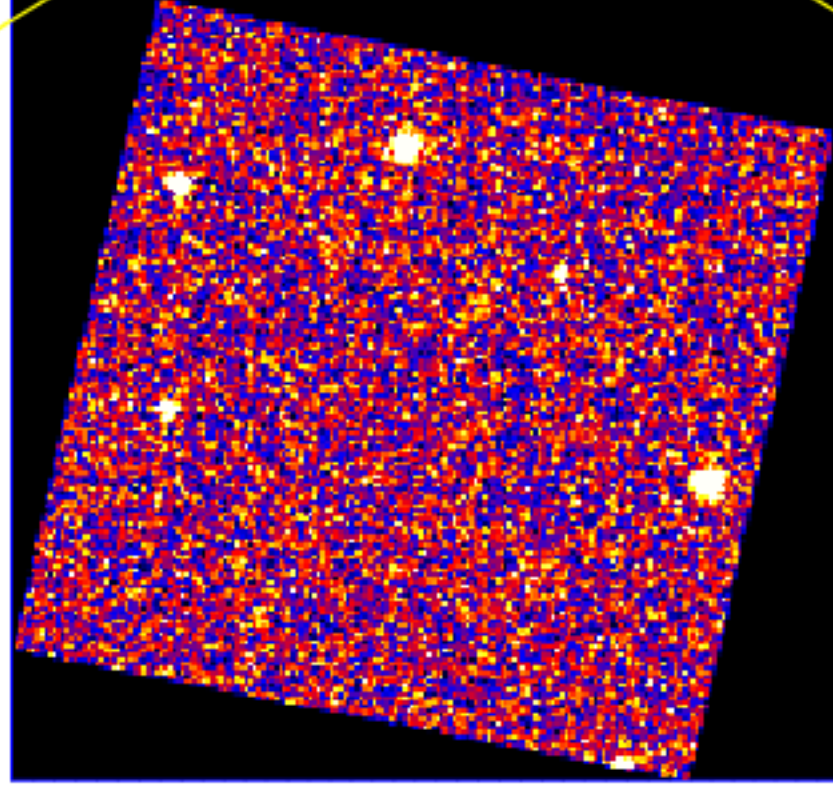

UVOT Finding Chart

OBSID 00930285002 / DATE-OBS 2019-10-20T19:20:27.2

08.0 04.0 22:40:00.0

RA (J2000)

6  
5  
4  
3  
2  
1  
0