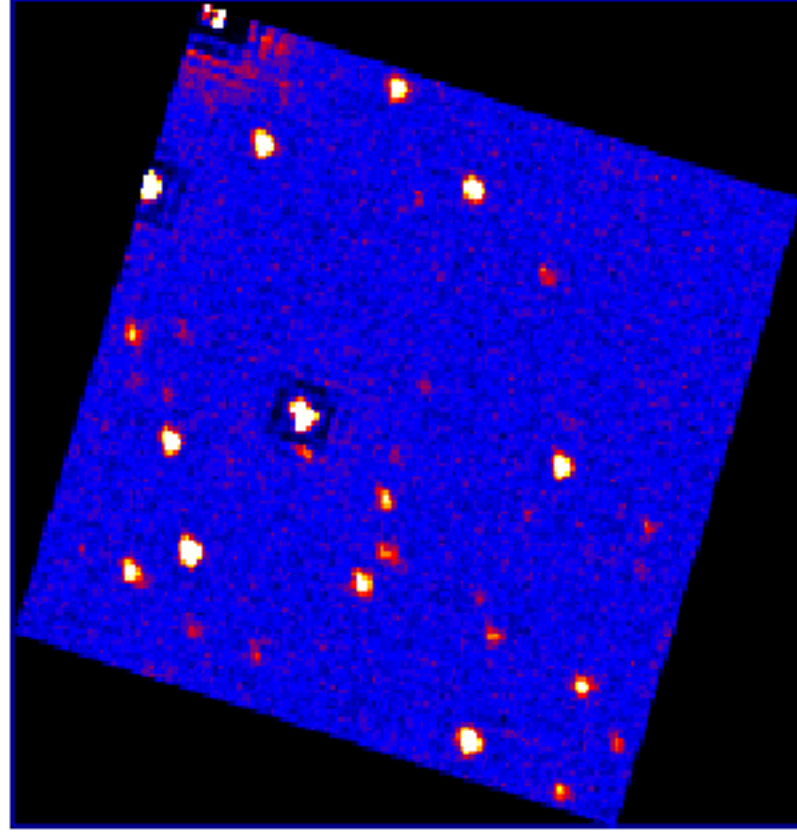

UVOT Finding Chart

OBSID 00929981000 / DATE-OBS 2019-10-17T14:41:31.9

32:00.0

30.0

-73:33:00.0

30.0

34:00.0

30.0