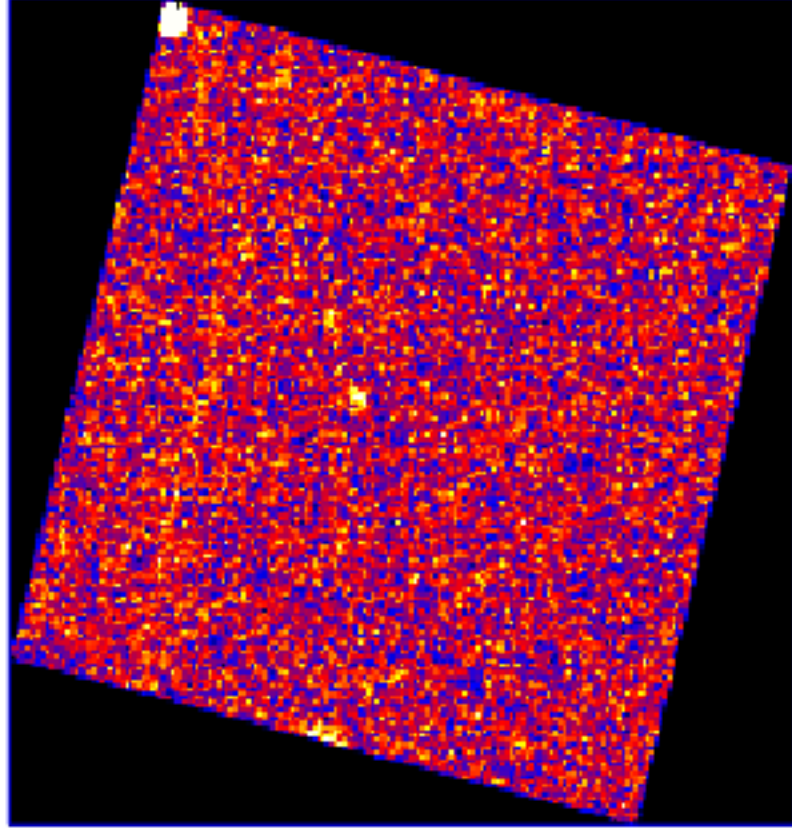

UVOT Finding Chart

OBSID 00928924000 / DATE-OBS 2019-10-11T04:37:37.7

49:30.0

-27:50:00.0

30.0

51:00.0

30.0

52:00.0

2:59:00.0

56.0

52.0

58:48.0

RA (J2000)