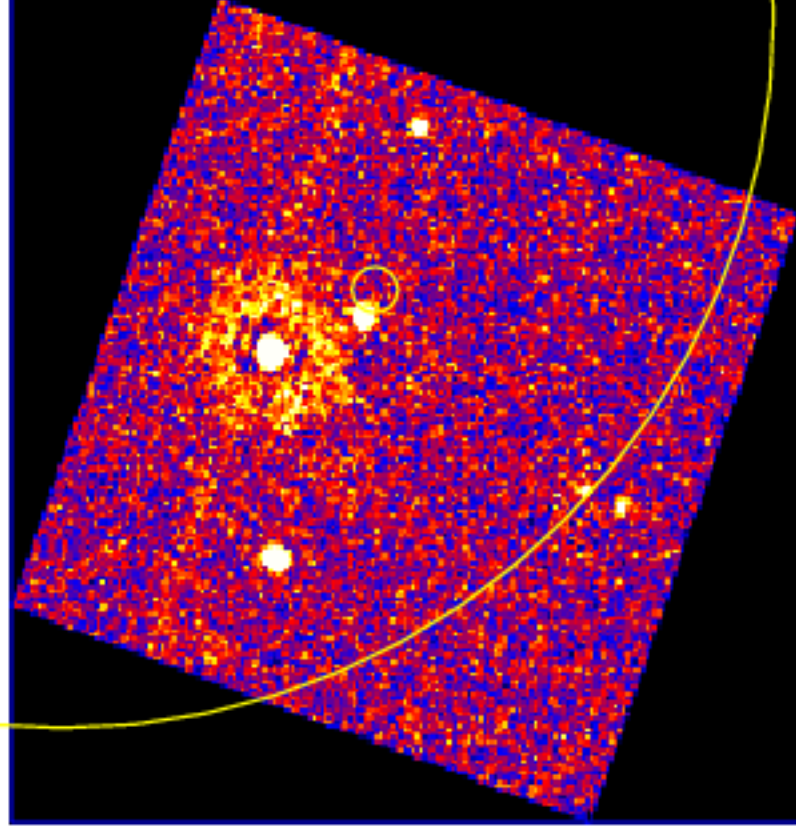

UVOT Finding Chart

OBSID 00927839000 / DATE-OBS 2019-10-04T21:35:14.3

37:00.0

30.0

-39:38:00.0

30.0

39:00.0

30.0