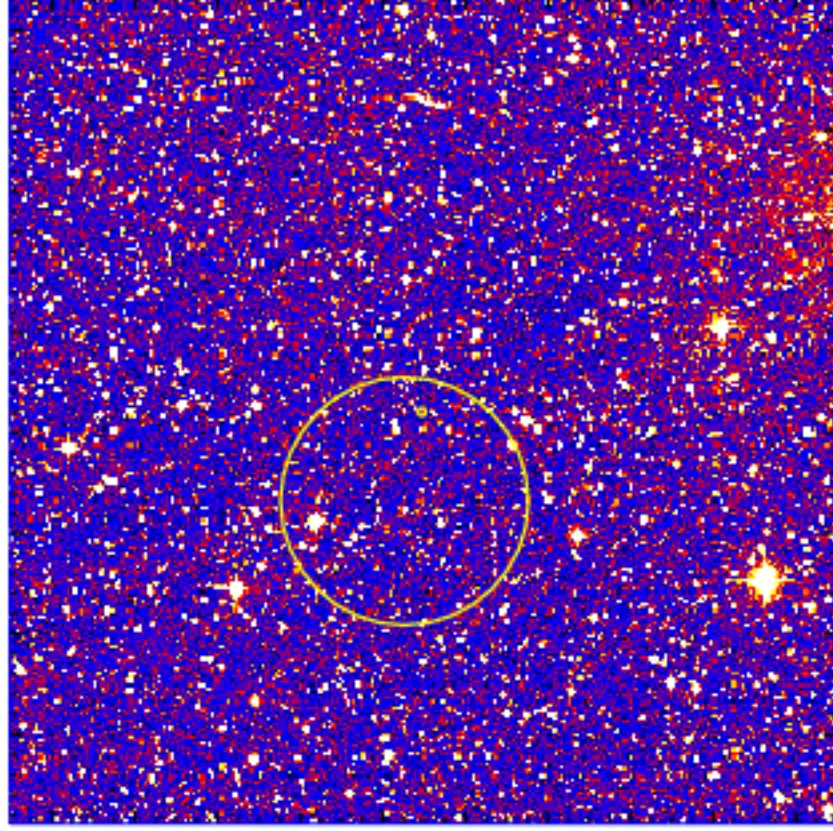

# UVOT Finding Chart

OBSID 00924641000 / DATE-OBS 2019-09-10T07:07:16.9

24:00.0  
22:00.0  
20:00.0  
18:00.0  
16:00.0  
14:00.0  
12:00.0  
13:10:00.0  
08:00.0  
06:00.0

30.0 18:08:00.0 07:30.0

RA (J2000)