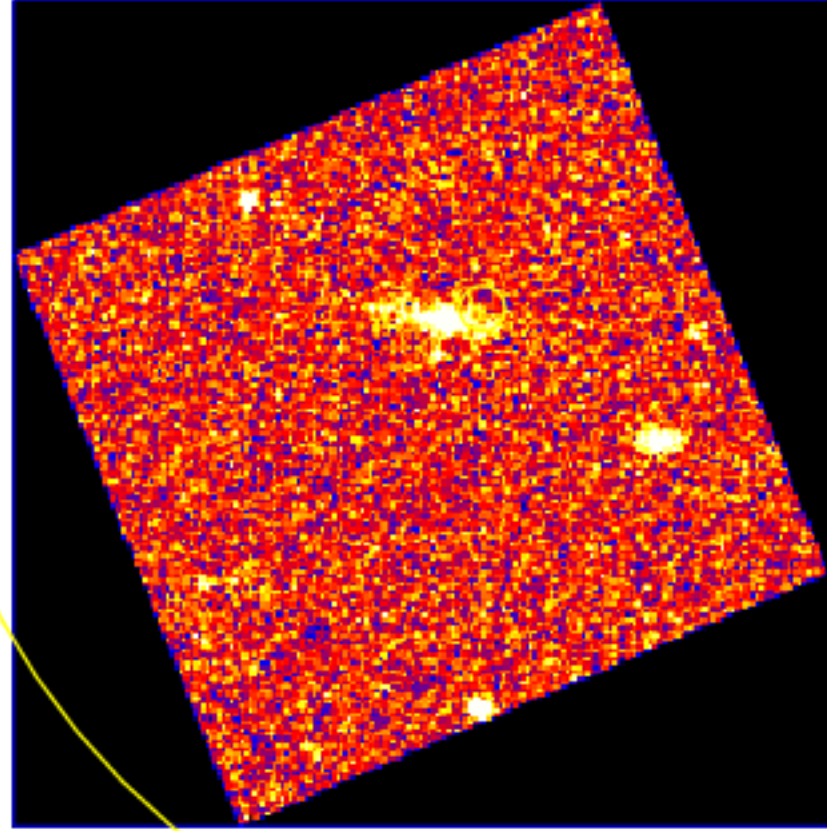

UVOT Finding Chart

OBSID 00922968000 / DATE-OBS 2019-08-29T19:58:54.4

55:30.0

56:00.0

30.0

-8:57:00.0

30.0

58:00.0

30.0

18.0

14.0

2:58:10.0

06.0

RA (J2000)

2

4