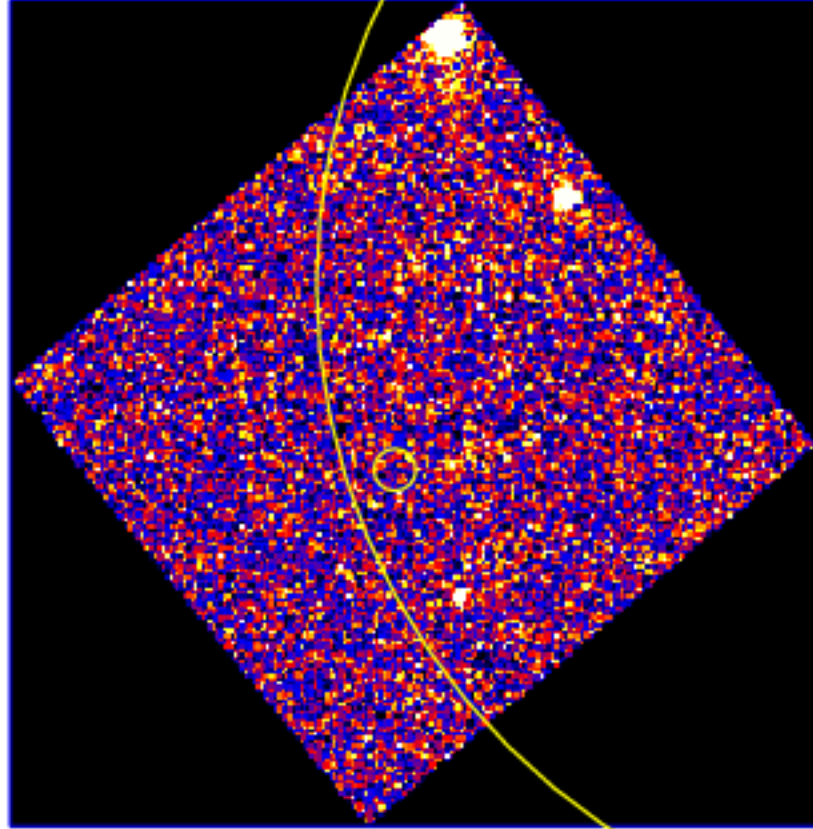

# UVOT Finding Chart

OBSID 00922808000 / DATE-OBS 2019-08-28T13:04:58.0

30.0

18:00.0

30.0

27:17:00.0

30.0

16:00.0

30.0

15:00.0

24.0 16:47:20.0 16.0 12.0

RA (J2000)

0.5

1

1.5

2