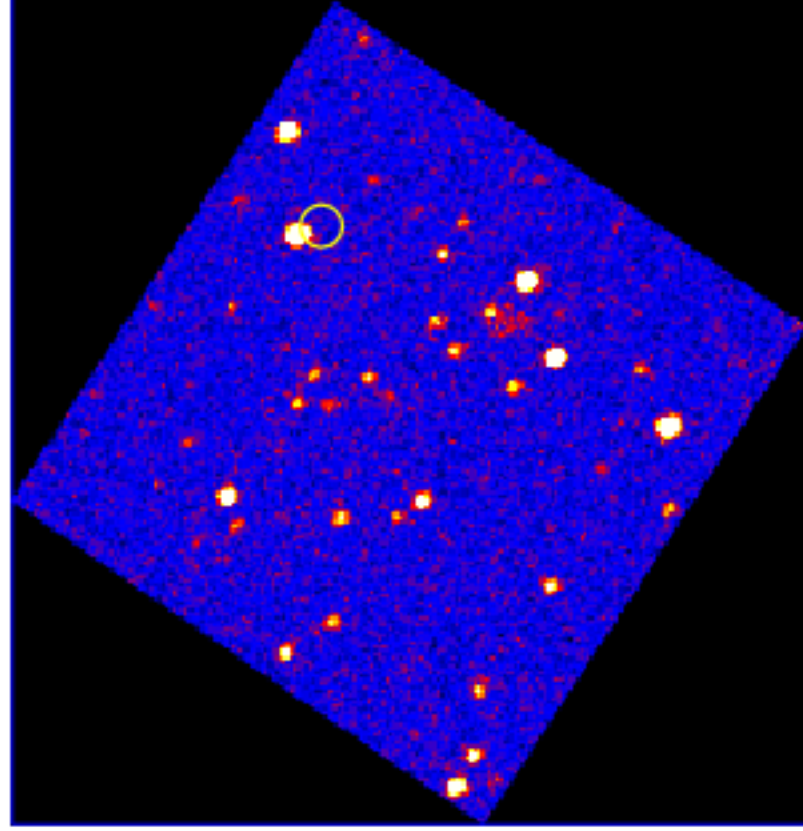

UVOT Finding Chart

OBSID 00922107000 / DATE-OBS 2019-08-24T15:01:40.0

52:30.0

53:00.0

30.0

-41:54:00.0

30.0

55:00.0