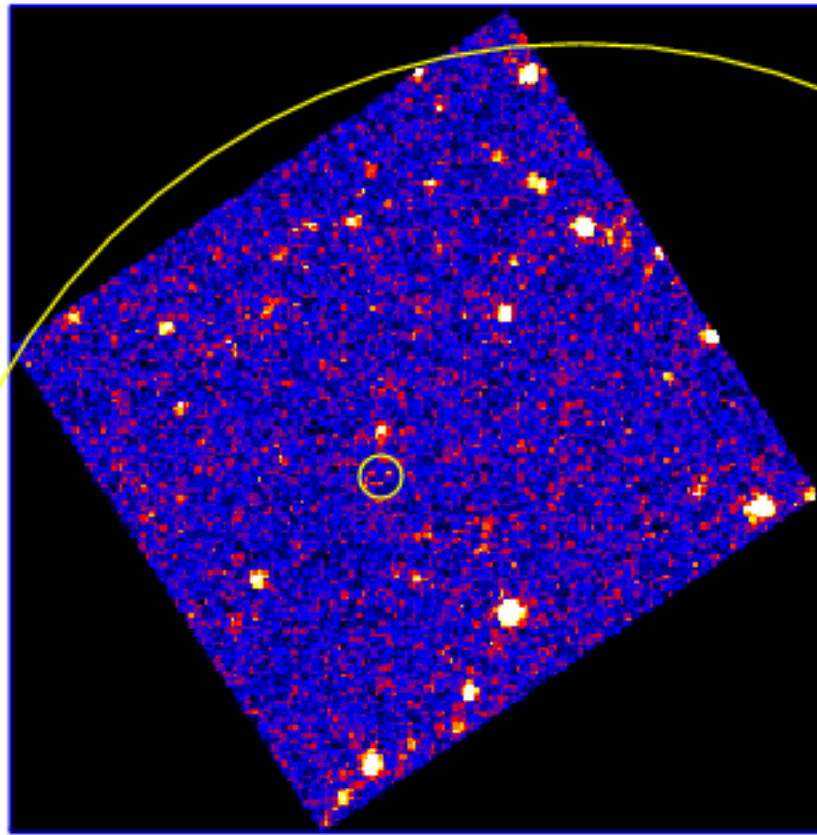

UVOT Finding Chart

OBSID 00921722000 / DATE-OBS 2019-08-21T17:15:29.2

-33:59:00.0

30.0

-34:00:00.0

30.0

01:00.0

30.0

02:00.0

18.0 14.0 16:40:10.0 06.0

RA (J2000)

Dec (J2000)