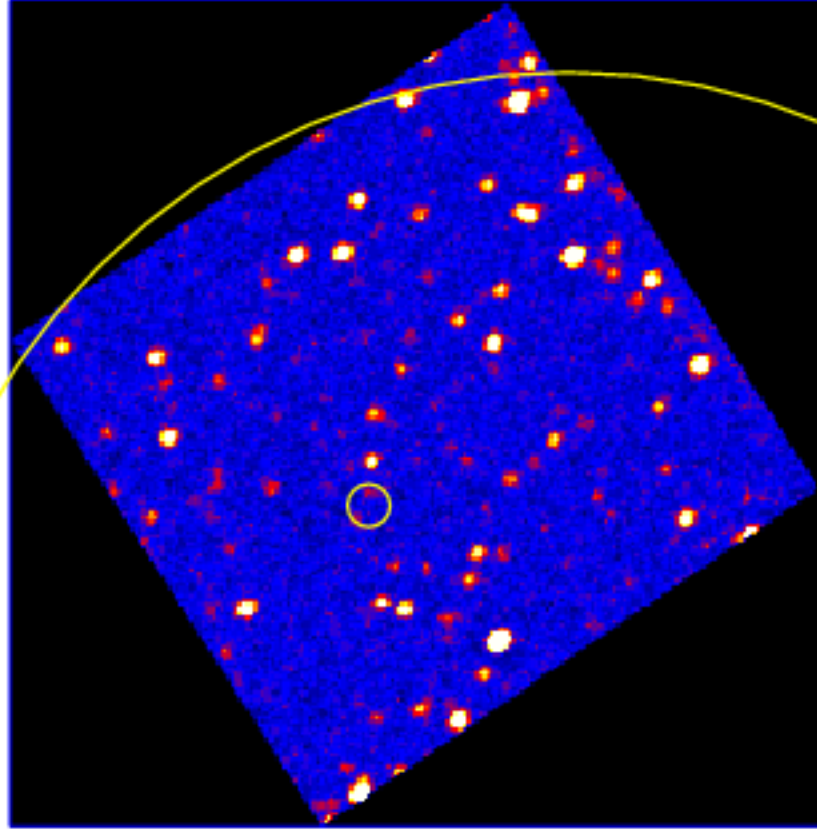

UVOT Finding Chart

OBSID 00921722000 / DATE-OBS 2019-08-21T17:11:55.6

-33:59:00.0

30.0

-34:00:00.0

30.0

01:00.0

30.0