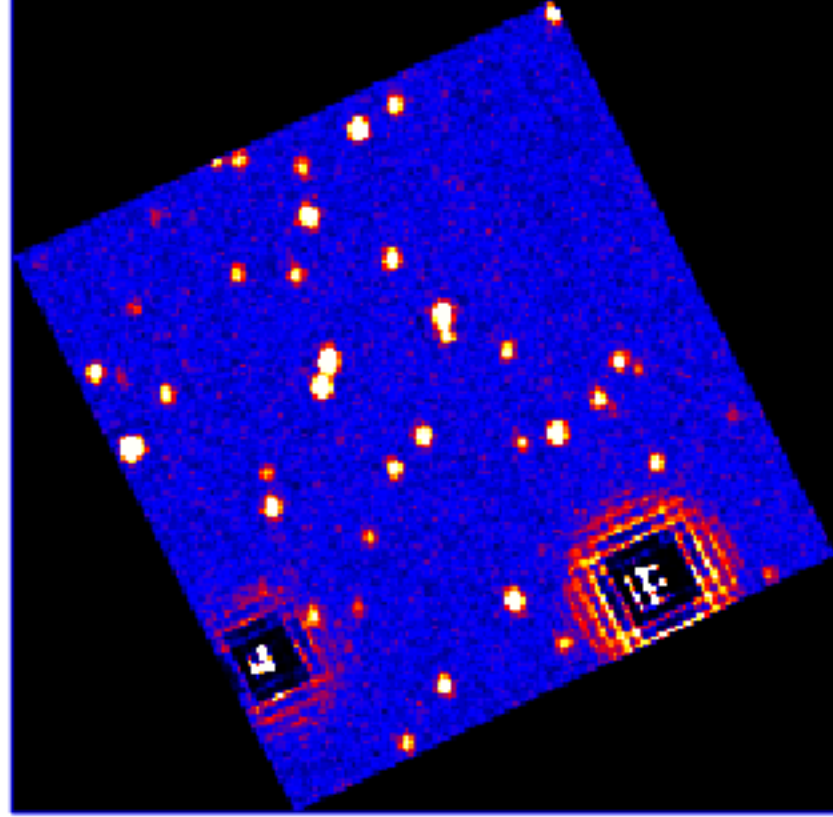

UVOT Finding Chart

OBSID 00913302000 / DATE-OBS 2019-07-06T12:55:41.3

Dec (J2000)
33:00.0
30.0
34:00.0
30.0
36:00.0
30.0
-29:35:00.0

RA (J2000)
54.0 7:09:50.0 46.0 42.0