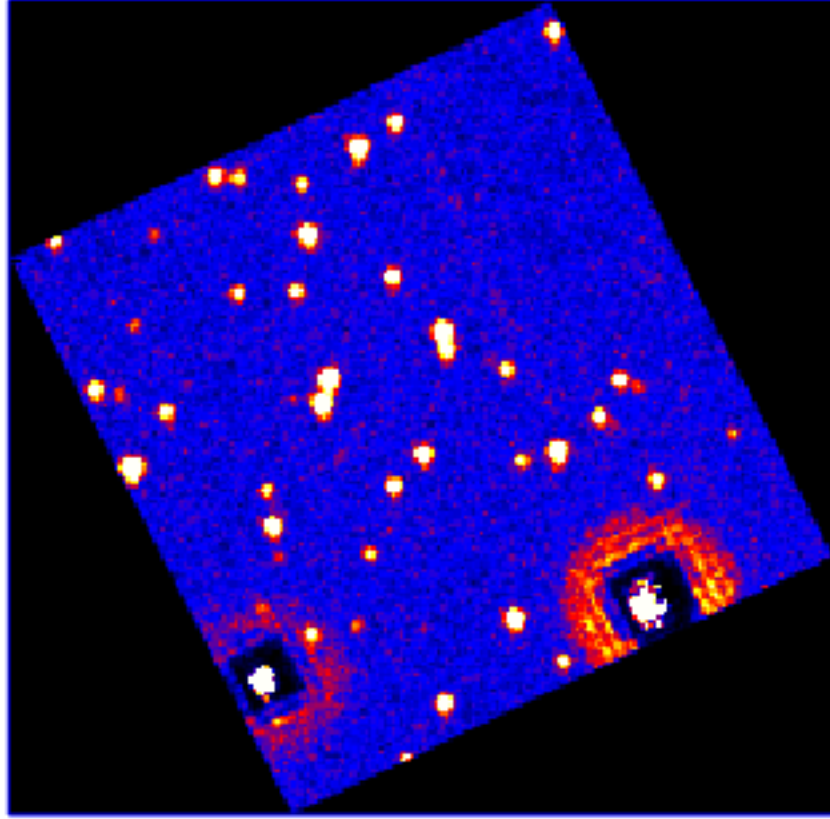

UVOT Finding Chart

OBSID 00913302000 / DATE-OBS 2019-07-06T12:42:53.4

33:00.0

30.0

34:00.0

30.0

-29:35:00.0

30.0