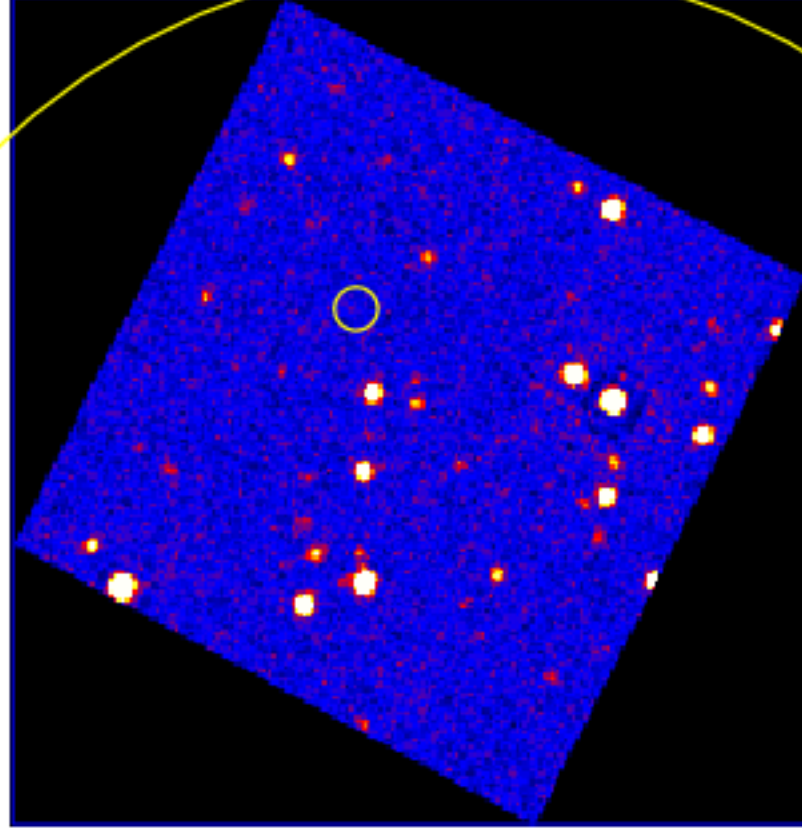

UVOT Finding Chart

OBSID 00912239000 / DATE-OBS 2019-06-30T23:56:00.1

43:30.0

44:00.0

30.0

-32:45:00.0

30.0

46:00.0

30.0

38.0 34.0 19:35:30.0 26.0

RA (J2000)

0

5

10

15

20