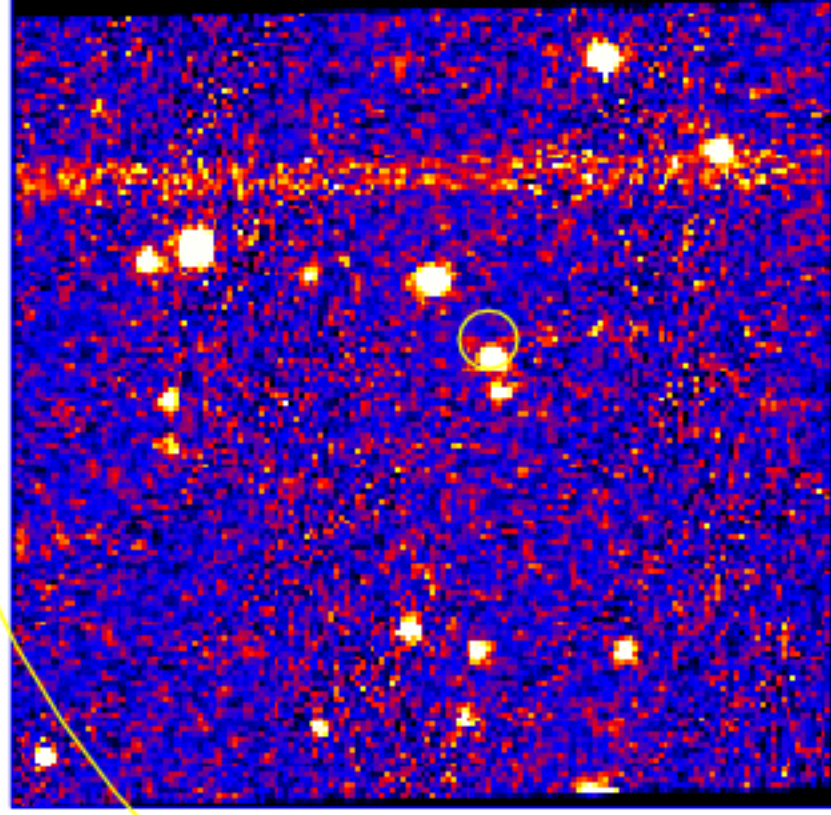

UVOT Finding Chart

OBSID 00908329000 / DATE-OBS 2019-06-13T10:52:43.5

49.0 46.0 43.0 20:21:40.0

RA (J2000)