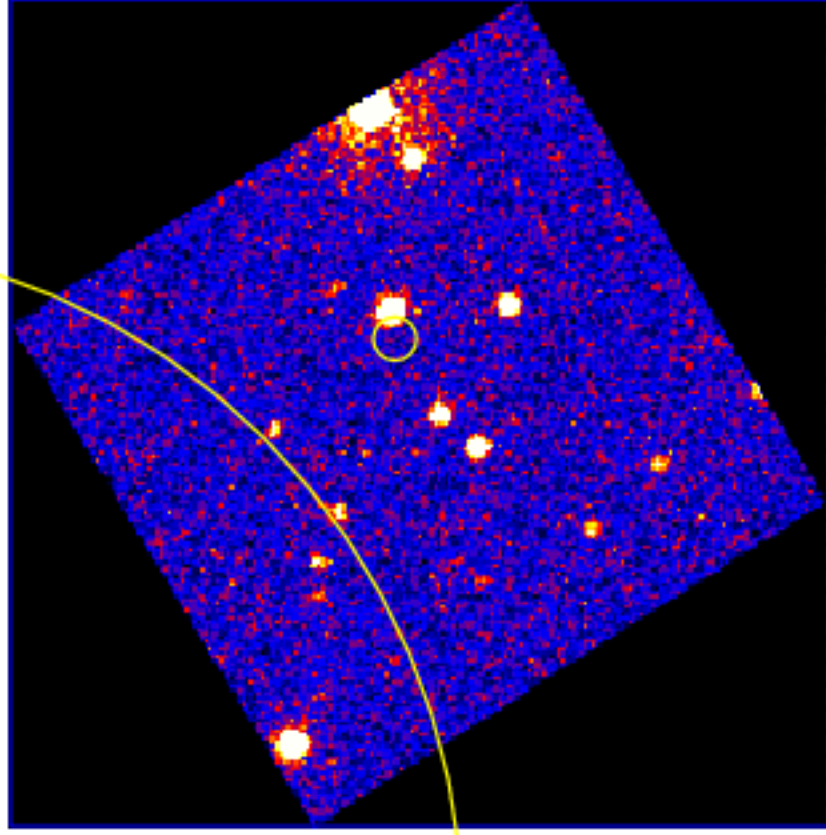

UVOT Finding Chart

OBSID 00906654000 / DATE-OBS 2019-06-04T15:03:17.0

RA (J2000)