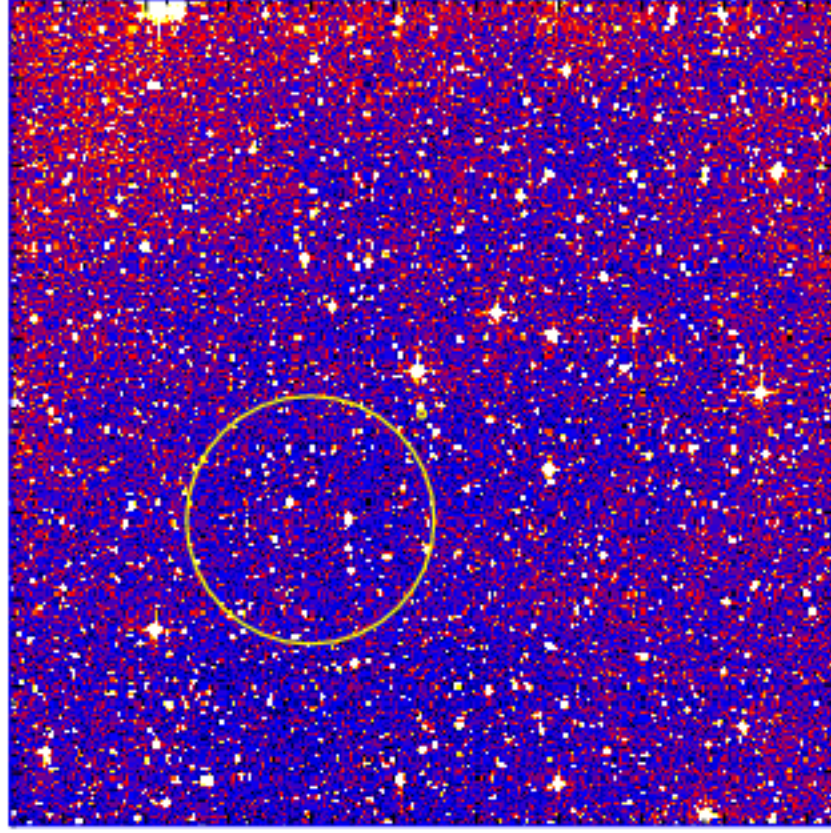

# UVOT Finding Chart

OBSID 00906654000 / DATE-OBS 2019-06-04T15:03:17.0

-32:50:00.0

52:00.0

54:00.0

56:00.0

58:00.0

-33:00:00.0