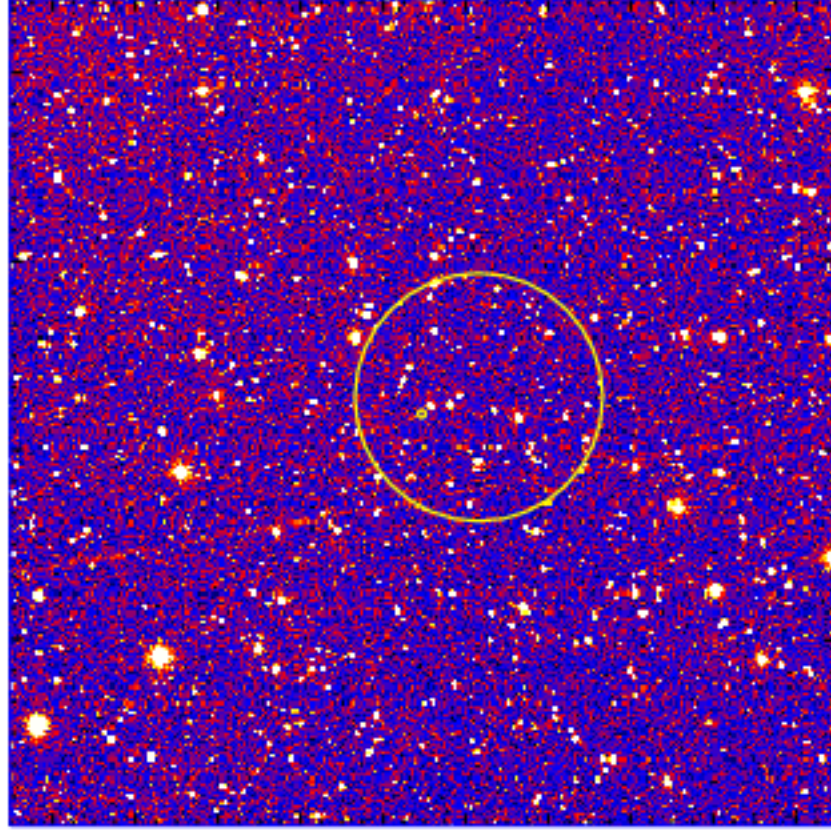

UVOT Finding Chart

OBSID 00903845000 / DATE-OBS 2019-05-15T16:09:49.3

28:00.0
26:00.0
24:00.0
22:00.0
52:20:00.0
18:00.0
16:00.0
14:00.0
12:00.0
10:00.0

36:00.0 6:35:00.0

RA (J2000)

2500

3000

3500