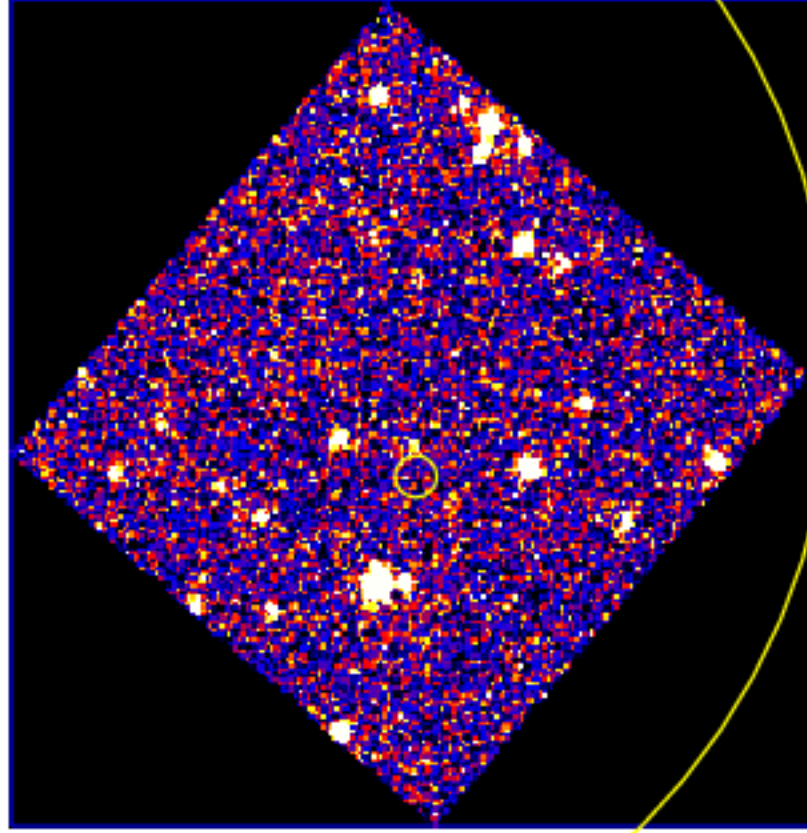

UVOT Finding Chart

OBSID 00903158000 / DATE-OBS 2019-05-11T07:20:01.7

14:00.0

30.0

-20:15:00.0

30.0

16:00.0

30.0

17:00.0

52.0

48.0

44.0

8:25:40.0

RA (J2000)

0.5

1