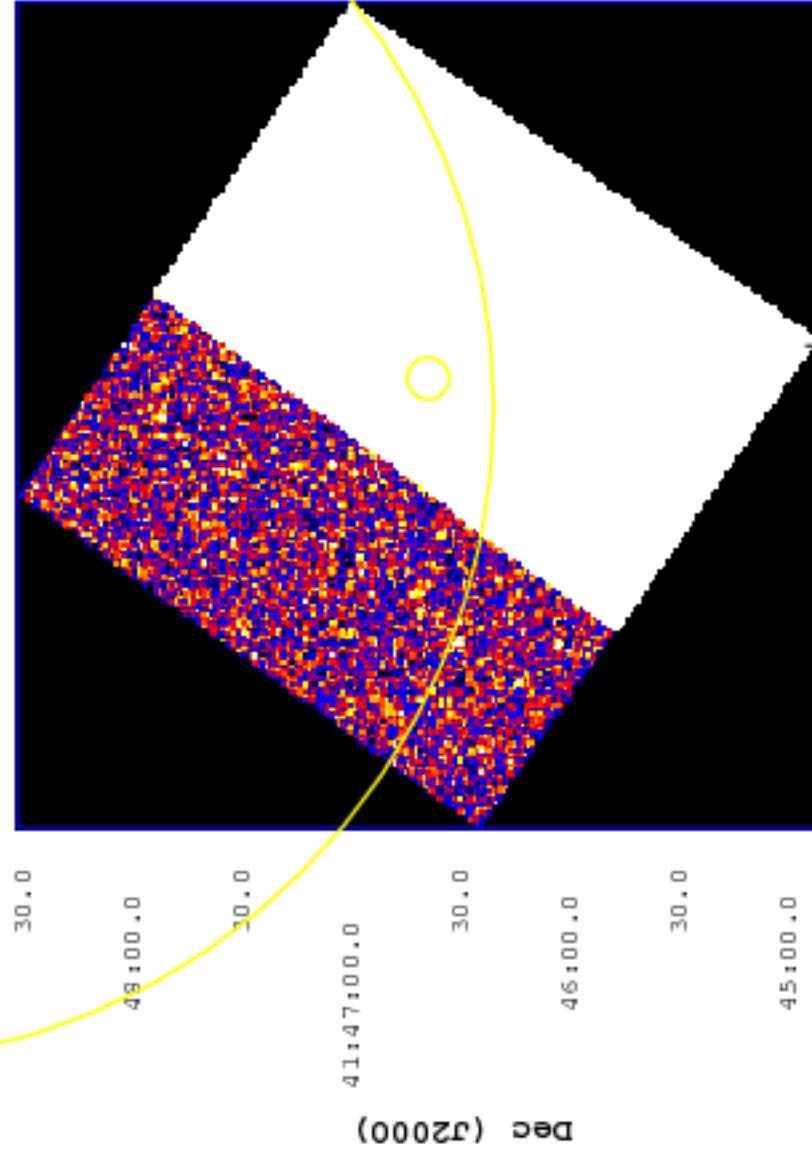

UVOT Finding Chart

OBSID 00895257000 / DATE-OBS 2019-03-27T09:15:03.3

56.0 20:58:50.0 44.0 38.0

RA (J2000)

0 0.5 1 1.5 2 2.5 3 3.5 4 4.5