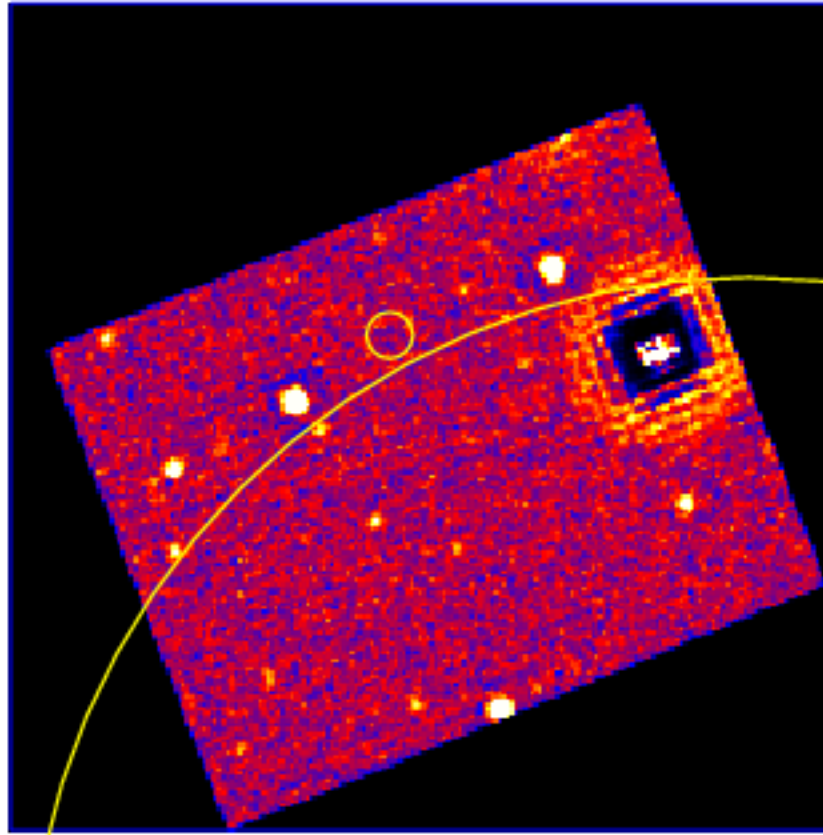

UVOT Finding Chart

OBSID 00887541000 / DATE-OBS 2019-02-03T21:28:42.1

13:00.0

30.0

-36:14:00.0

Dec (J2000)

30.0

15:00.0

30.0

16:00.0

08.0

04.0

17:29:00.0

56.0

28:52.0

RA (J2000)