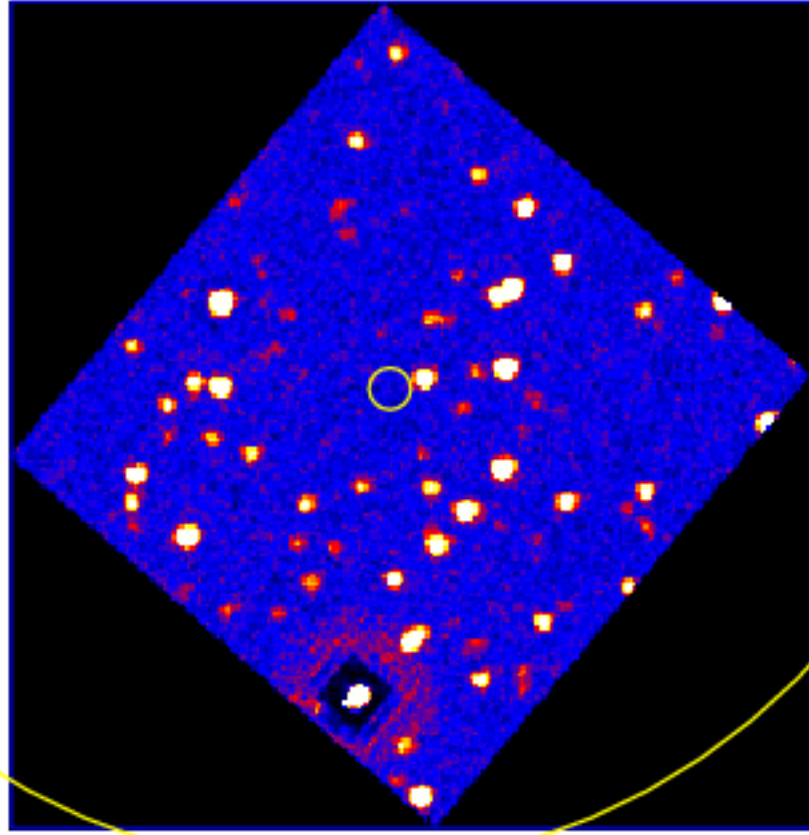

UVOT Finding Chart

OBSID 00886496000 / DATE-OBS 2019-01-29T10:25:27.3

30.0 20.0 10.0 13:48:00.0

RA (J2000)

15:00.0

30.0

-63:16:00.0

30.0