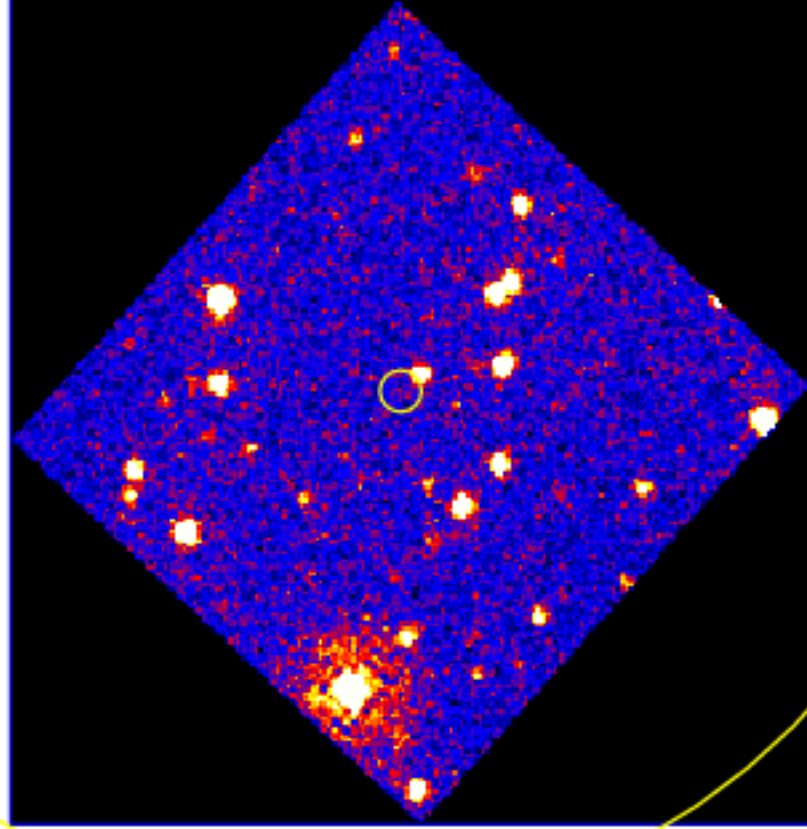

UVOT Finding Chart

OBSID 0088596000 / DATE-OBS 2019-01-27T01:02:28.1

15:00.0

30.0

-63:16:00.0

30.0

17:00.0

30.0