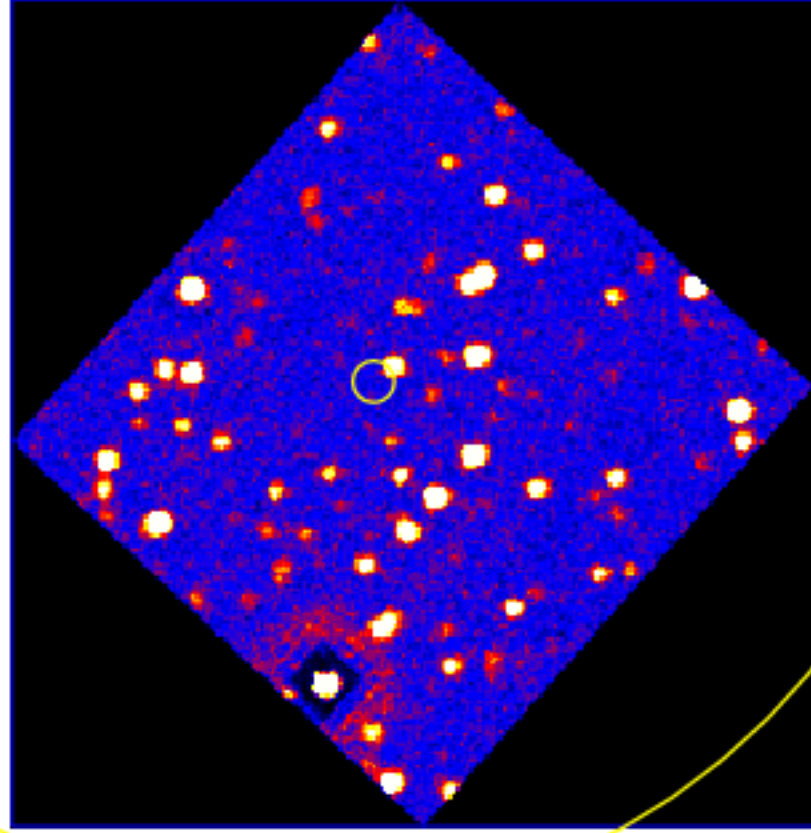

UVOT Finding Chart

OBSID 0088596000 / DATE-OBS 2019-01-27T00:59:49.9

15:00.0

30.0

-63:16:00.0

30.0

17:00.0

30.0