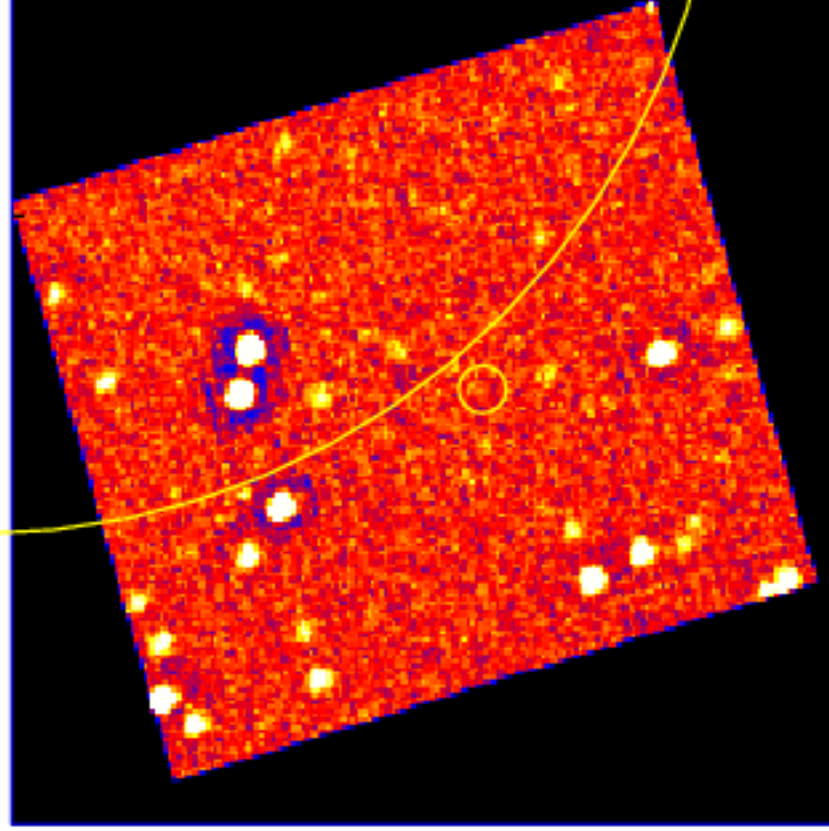

# UVOT Finding Chart

OBSID 00884906000 / DATE-OBS 2019-01-21T10:09:33.4

47:00.0

30.0

-47:48:00.0

30.0

49:00.0

30.0