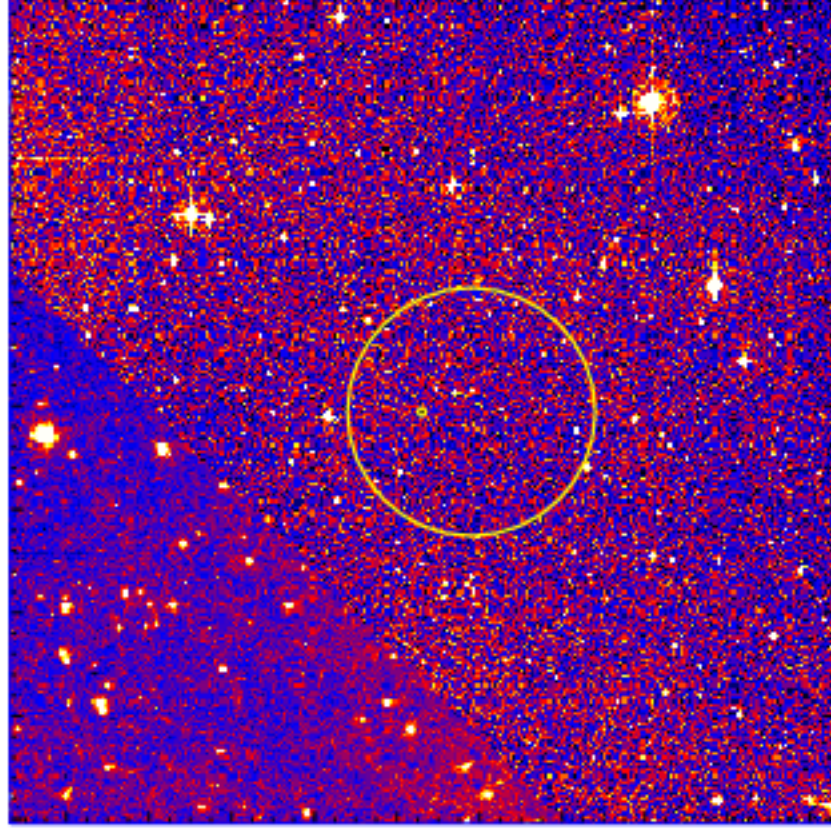

# UVOT Finding Chart

OBSID 0088360000 / DATE-OBS 2019-01-14T03:25:31.6

20:00.0  
18:00.0  
16:00.0  
14:00.0  
12:00.0  
2:10:00.0  
08:00.0  
06:00.0  
04:00.0  
02:00.0

Dec (J2000)

40.0 20.0 4:22:00.0 21:40.0

RA (J2000)

3600

3800

4000

4200

4400

4600

4800