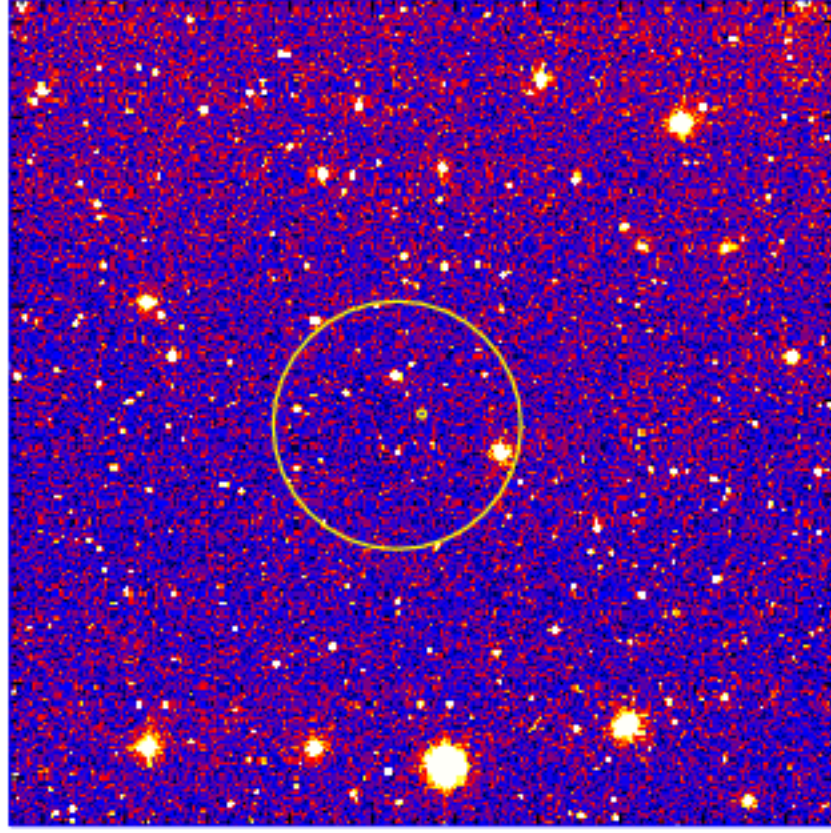

UVOT Finding Chart

OBSID 00882252000 / DATE-OBS 2019-01-06T13:49:25.3

24:00:00.0

58:00.0

56:00.0

54:00.0

52:00.0

23:50:00.0