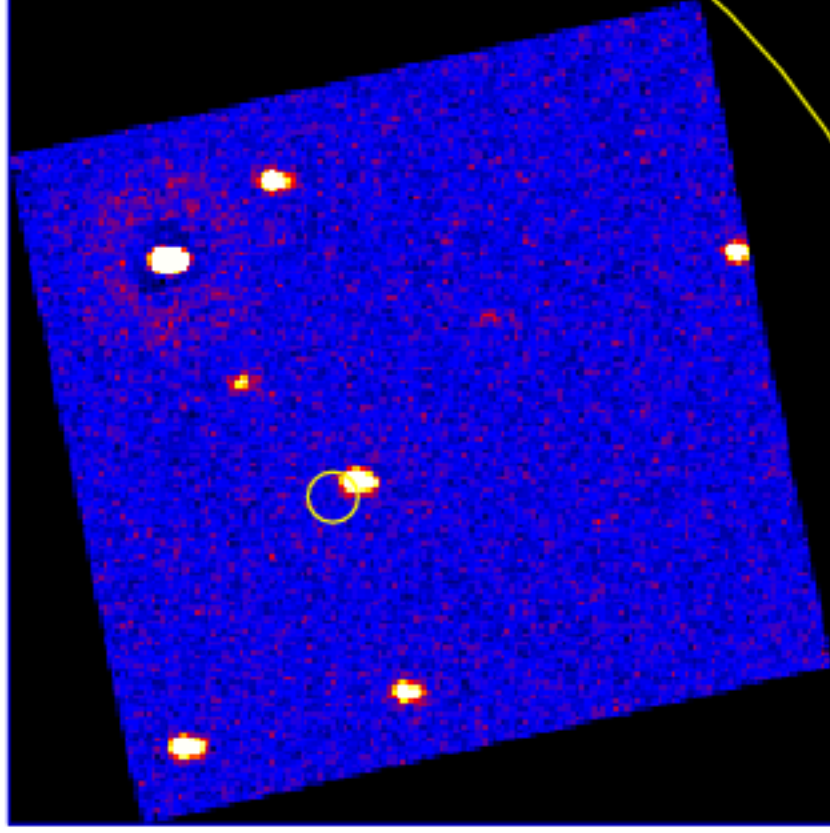

# UVOT Finding Chart

OBSID 00882252000 / DATE-OBS 2019-01-06T13:36:37.0

52:00.0

30.0

51:00.0

30.0

23:50:00.0

30.0