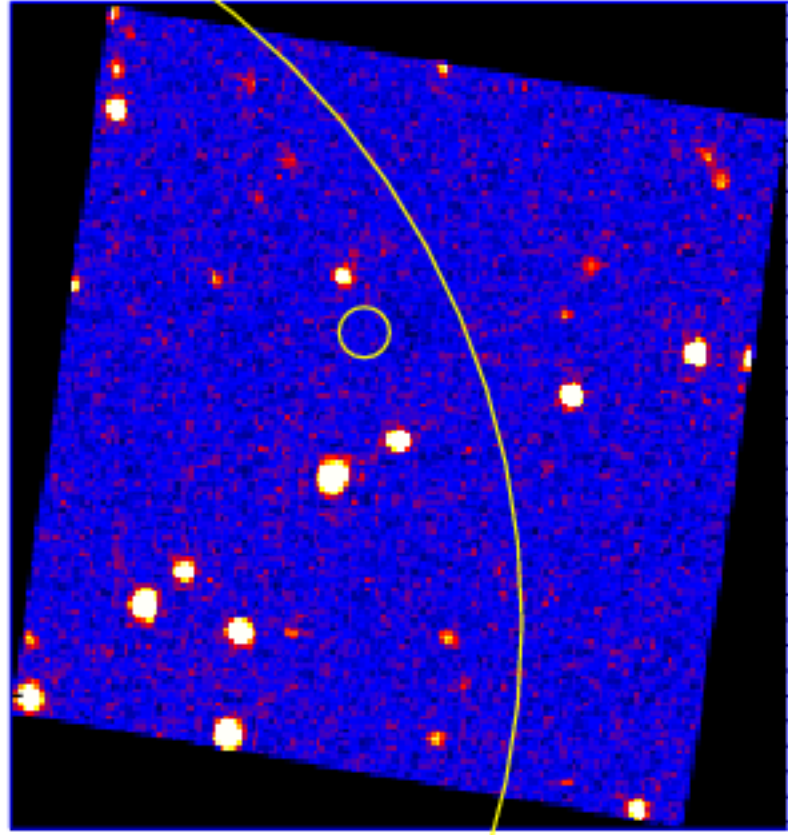

# UVOT Finding Chart

OBSID 00874475000 / DATE-OBS 2018-12-03T12:23:42.8

47:30.0

48:00.0

30.0

49:00.0

30.0

-39:50:00.0