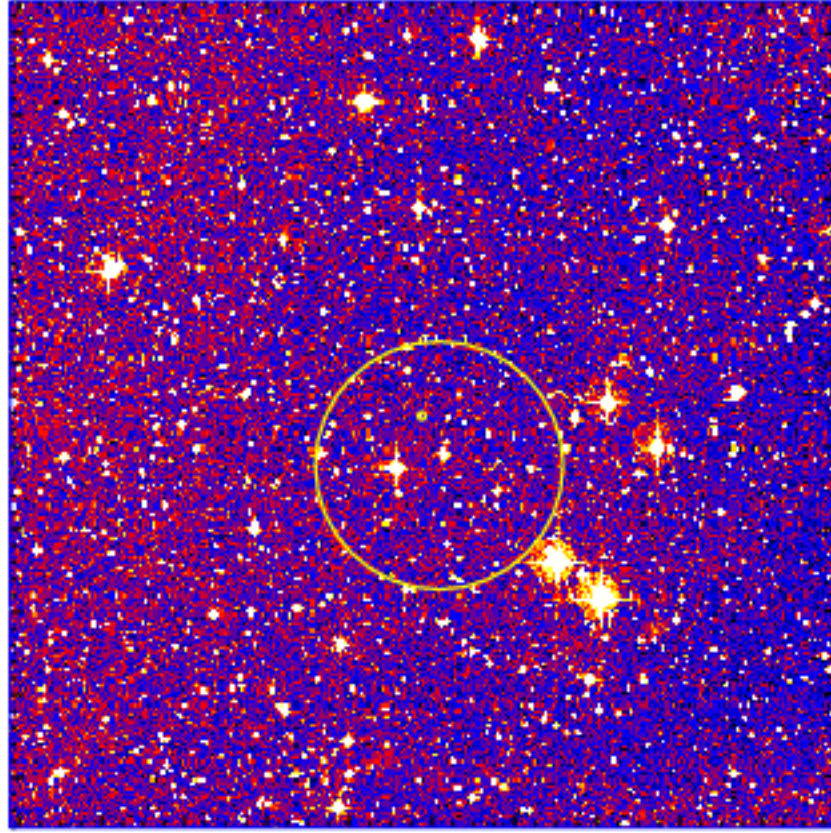

# UVOT Finding Chart

OBSID 00871316000 / DATE-OBS 2018-11-10T08:58:14.4

44:00.0  
46:00.0  
48:00.0  
-36:50:00.0  
52:00.0  
54:00.0  
56:00.0  
58:00.0  
-37:00:00.0  
02:00.0

Dec (J2000)

20:10:00.0 30.0 09:00.0 08:30.0