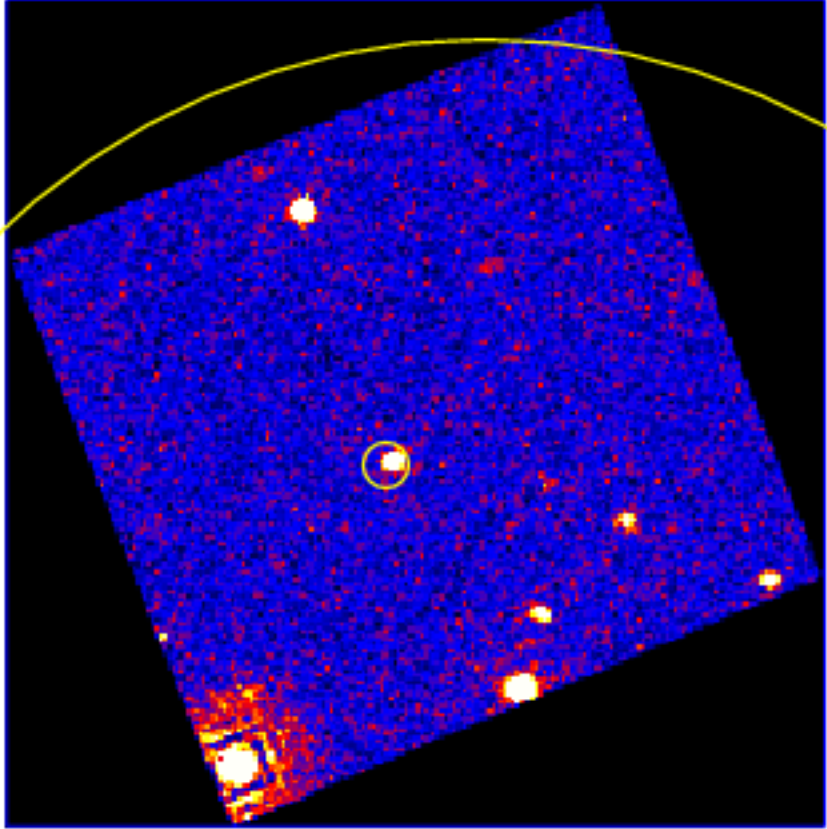

UVOT Finding Chart

OBSID 00871316000 / DATE-OBS 2018-11-10T08:48:37.5

52:30.0
53:00.0
30.0
-36:54:00.0
30.0
55:00.0
30.0

22.0 18.0 14.0 20:09:10.0
RA (J2000)