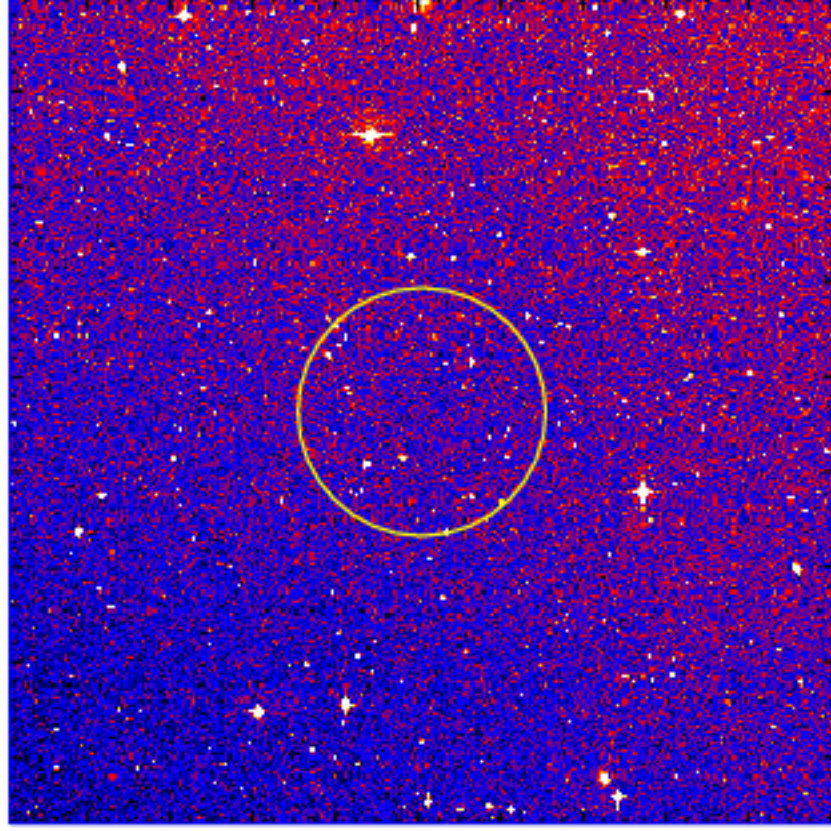

UVOT Finding Chart

OBSID 00866434000 / DATE-OBS 2018-10-10T05:57:49.6

-22:54:00.0

56:00.0

58:00.0

-23:00:00.0

02:00.0

04:00.0

06:00.0

08:00.0

10:00.0

12:00.0

30.0 3:30:00.0

RA (J2000)

2400

2600

2800

3000

3200

3400

3600

3800

4000

4200

4400