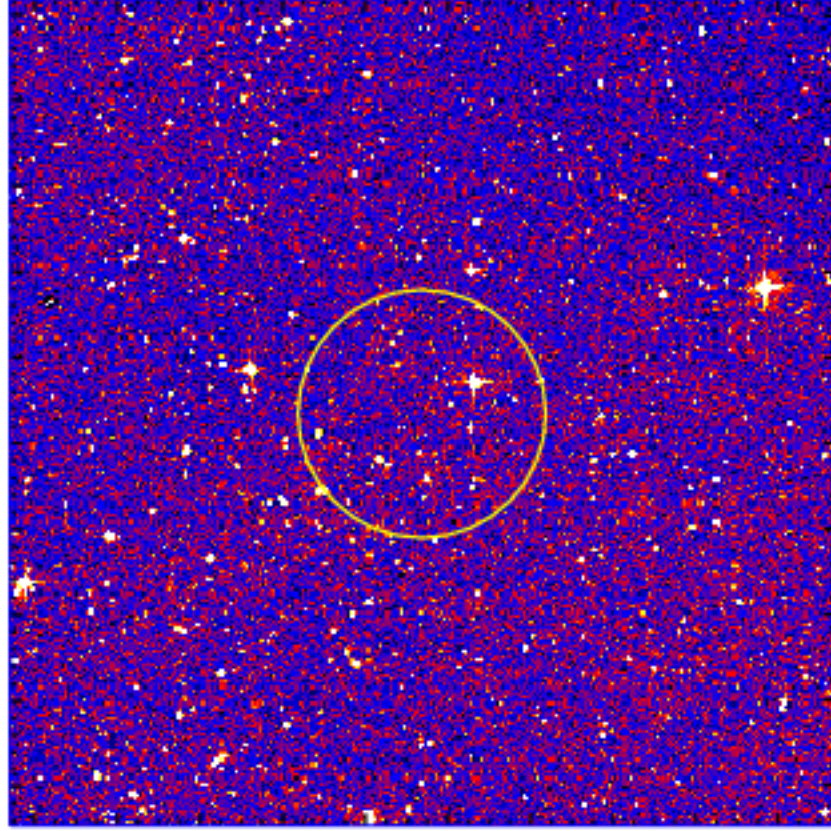

UVOT Finding Chart

OBSID 00865179000 / DATE-OBS 2018-10-03T06:02:59.0

-33:52:00.0

54:00.0

56:00.0

58:00.0

-34:00:00.0

02:00.0