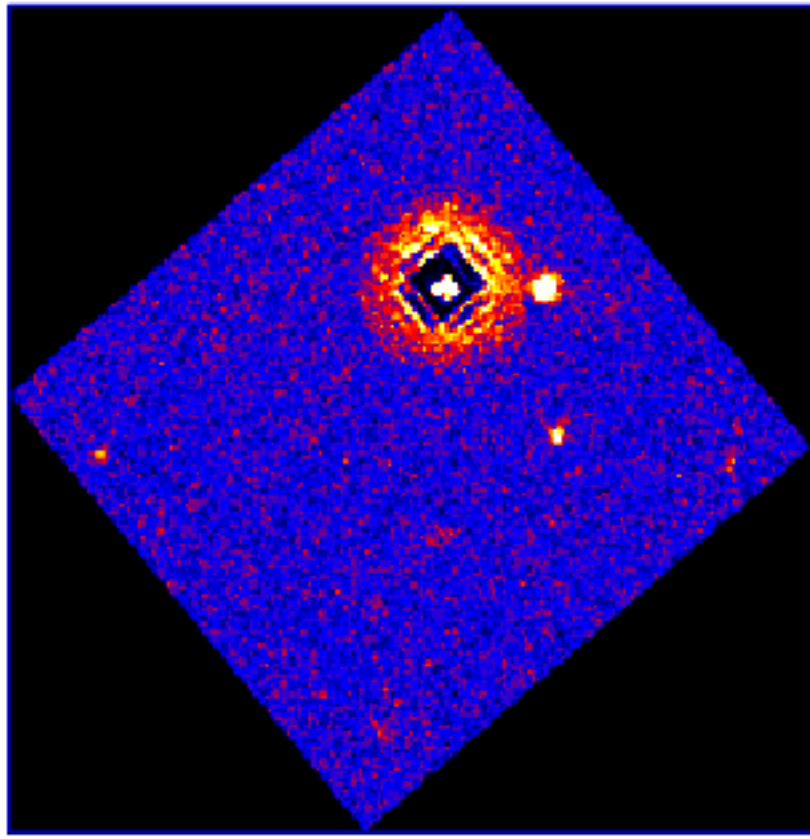

UVOT Finding Chart

OBSID 00864584000 / DATE-OBS 2018-09-30T12:58:31.4

06:30.0

07:00.0

30.0

03:00.0

30.0

09:00.0