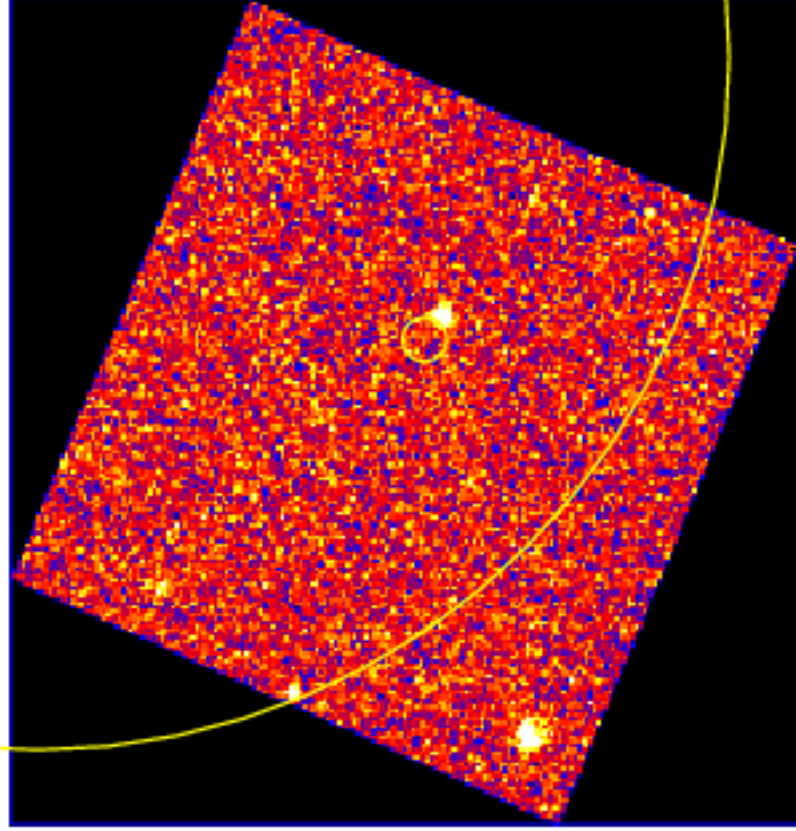

# UVOT Finding Chart

OBSID 00863186000 / DATE-OBS 2018-09-24T15:24:06.8

30:30.0

31:00.0

30.0

-58:32:00.0

30.0

33:00.0