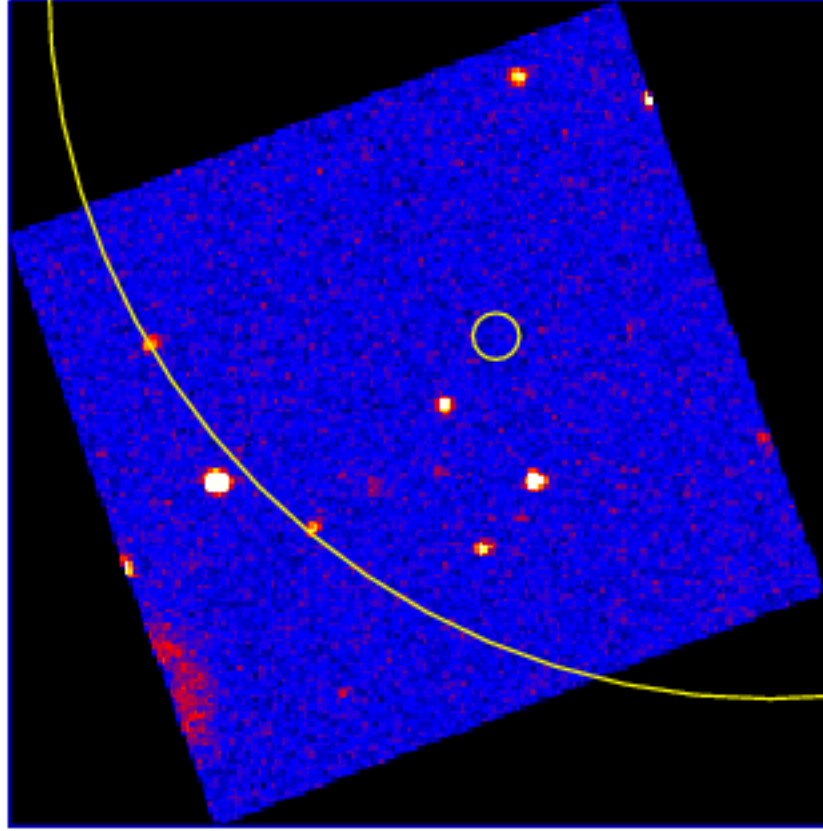

UVOT Finding Chart

OBSID 00859421000 / DATE-OBS 2018-09-05T14:00:42.0

32:30.0

33:00.0

30.0

Dec (J2000)

-4:34:00.0

30.0

35:00.0

30.0

6:04:20.0 16.0 12.0

RA (J2000)